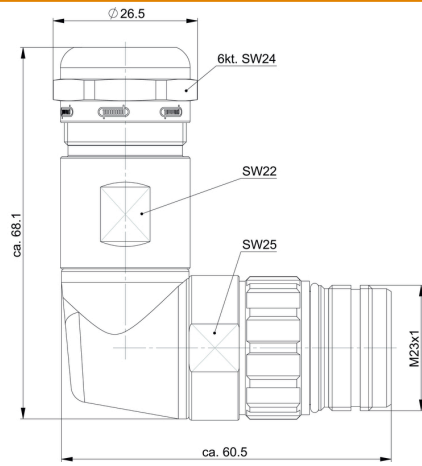

SAI-M23-KSW-L-7/12

Weidmüller Interface GmbH & Co. KG
Klingenbergstraße 26
D-32758 Detmold
Germany

www.weidmueller.com

Drawings

Dimensioned drawing