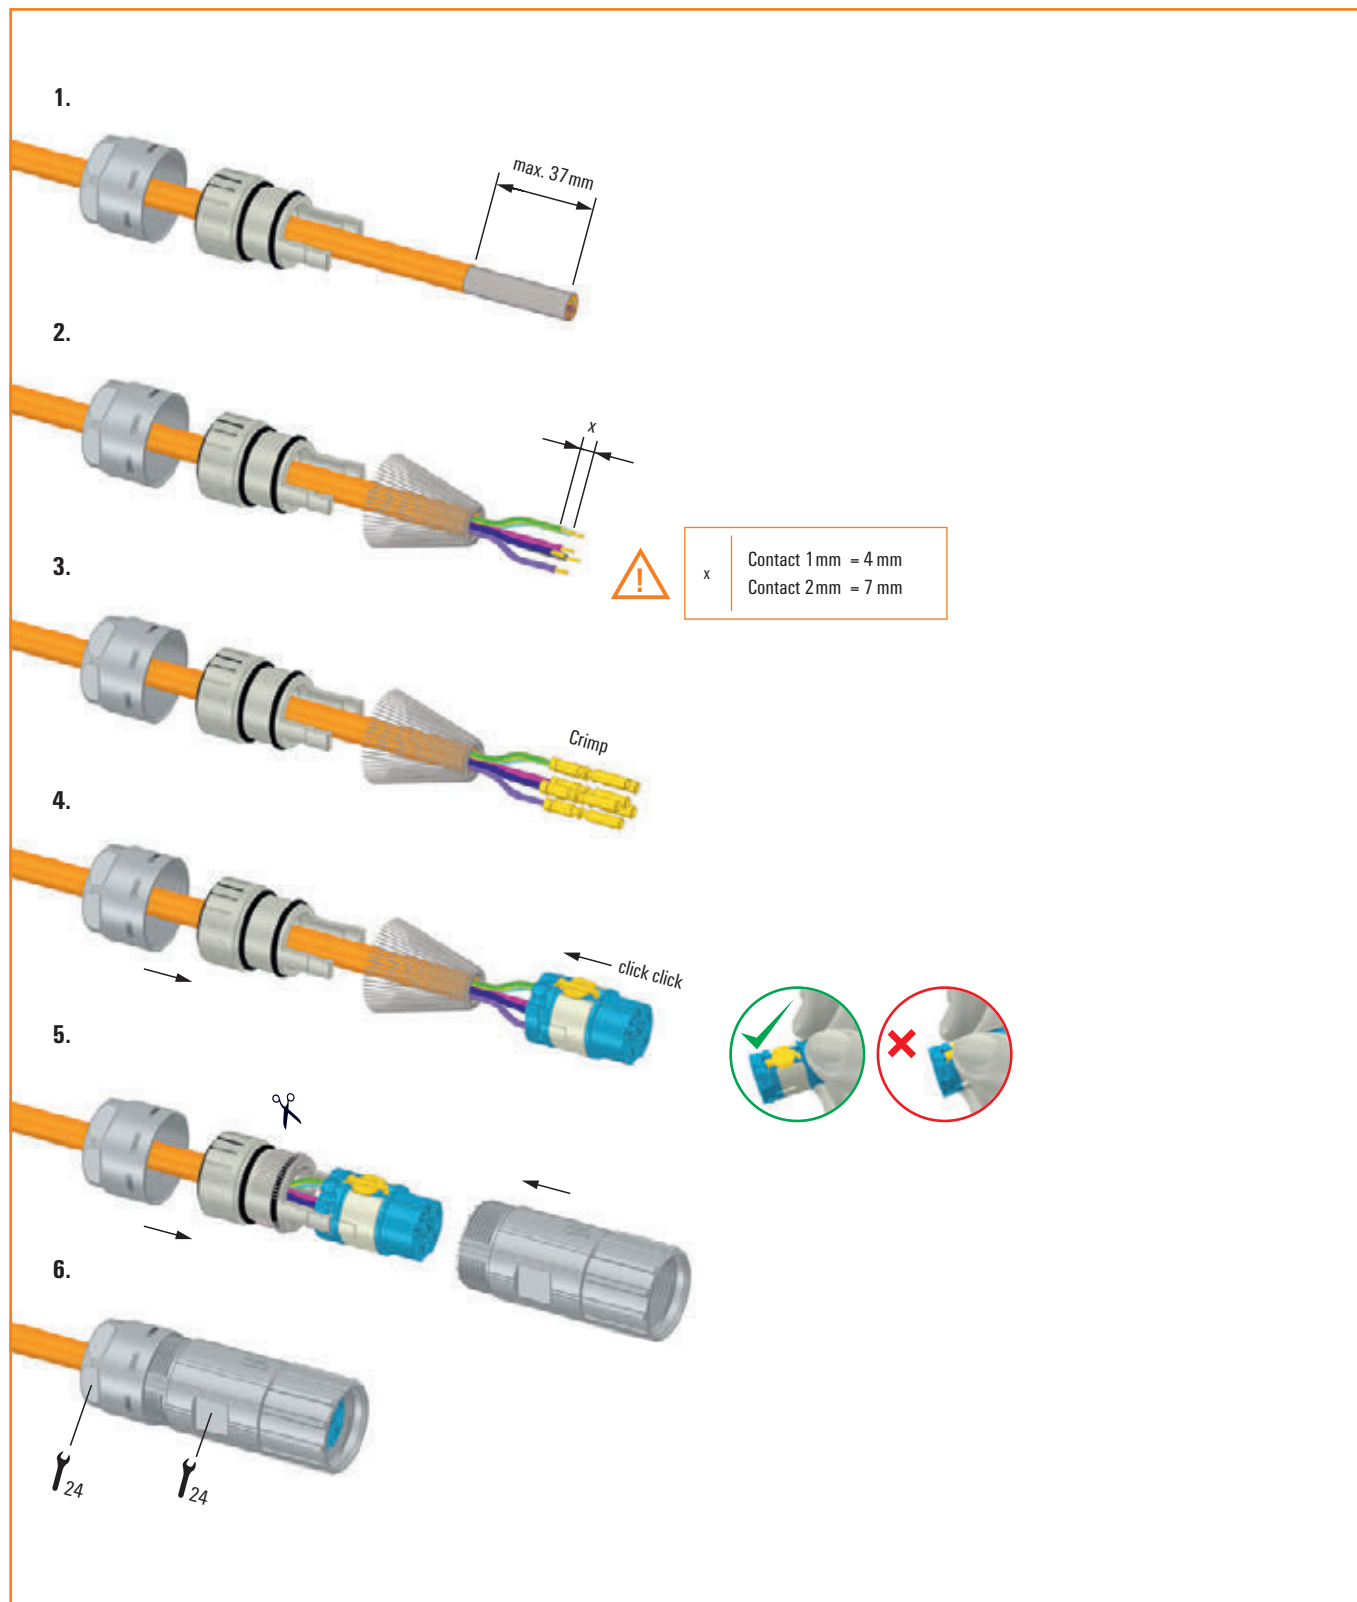

Cable connector

F