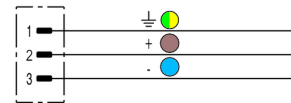

Wiring diagram