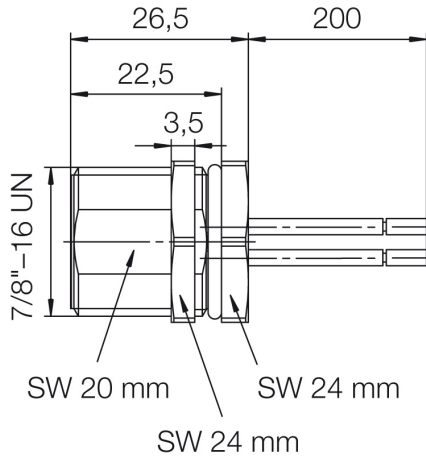

Data sheet

SAIE-7/8S-3-0.2U-H

Weidmüller Interface GmbH & Co. KG
Klingenbergstraße 26
D-32758 Detmold
Germany

www.weidmueller.com

Drawings