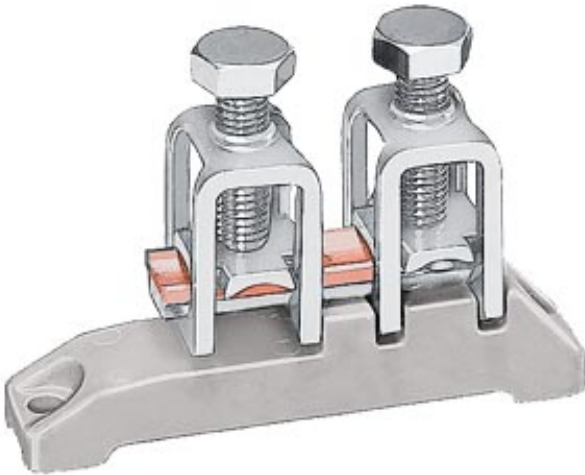

TERMINAL 1-POLE INSULATED,  
415A INCOMING/OUTGOING CABLES 1 X 35-150/2 X 6-  
50MM<sup>2</sup>

Similar to image

#### Technical data:

Accessories

others