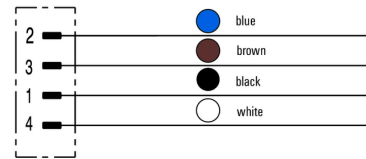

Data sheet

SAIE-7/8S-4-0.2U-PG11

Weidmüller Interface GmbH & Co. KG
Klingenbergstraße 26
D-32758 Detmold
Germany

www.weidmueller.com

Drawings

Wiring diagram