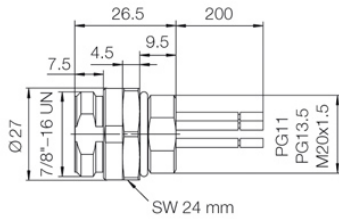

**Technical data****Dimensions and weights**

Net weight 43 g

**Environmental Product Compliance**

REACH SVHC Lead 7439-92-1

**Technical data customisable plug-in connectors**

Cable glands	PG 11	Coding	none
Contact surface	Gold-plated	Housing main material	Zinc diecast, nickel-plated
Number of poles	4	Plugging cycles	≥ 100
Protection degree	IP67, when screwed in	Rated current	8 A
Rated current	8 A (4- and 5-pole), 10 A (3-pole)	Rated voltage	300 V
Temperature range of housing	-25...+85 °C	Type of connection	Pin

**General data**

Cable glands	PG 11	Coding	none
Conductor O.D.	-	Connection thread	7/8"
Contact material	CuZn	Contact surface	Gold-plated
Core cross-section	0.75 mm <sup>2</sup>	Housing main material	Zinc diecast, nickel-plated
Material	PUR/ PUR	Mounting thread	PG 11
Number of poles	4	Plugging cycles	≥ 100
Protection degree	IP67, when screwed in	Rated current	8 A
Rated current	8 A (4- and 5-pole), 10 A (3-pole)	Rated voltage	300 V
Strand / cable length	0.2 m	Temperature range of housing	-25...+85 °C
Type of connection	Pin		

**Data sheet**

**SAIE-7/8S-4-0.2U-PG11**

**Weidmüller Interface GmbH & Co. KG**  
 Klingenbergstraße 26  
 D-32758 Detmold  
 Germany

www.weidmueller.com

**Drawings**

**Wiring diagram**

**Pole scheme**