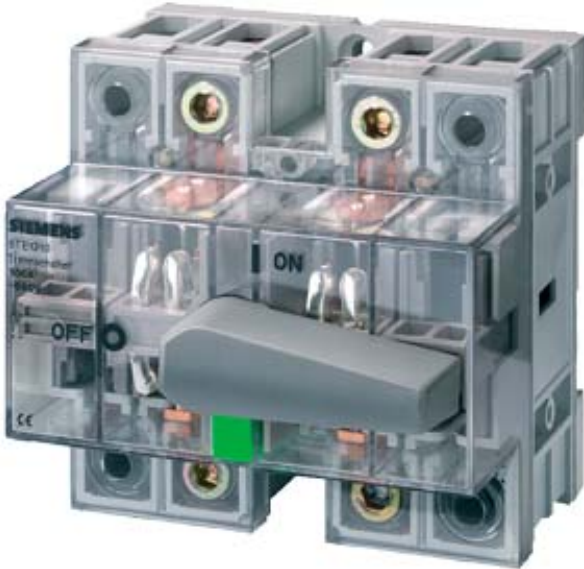

DISCONNECTOR,  
92MM 100A 2POLE TRANSPARENT

Similar to image

#### Technical data:

Number of poles		2
Design of the operating mechanism		selector switch
Product equipment / interlock		No
Continuous current / rated value	A	100
Acceptability for application / emergency stop switch		No
Type from device		other
Design of the electrical connection / for main current circuit		screw-type terminals
Number of NC contacts / for auxiliary contacts		0
Acceptability for application / safety cut-out switch		No
Type of the driving mechanism / motor drive		No
Number of NO contacts / for auxiliary contacts		2
Number of change-over switches / for auxiliary contacts		0
Operating voltage / at 50/60 Hz / for AC / rated value	V	690
Service power / at AC 23 A / at 400 V / at 50/60 Hz / rated value	kW	44
Protection class IP		IP20
Acceptability for application / main switch		No
Acceptability for application / switch disconnecter		Yes
Product extension / optional / motor drive		No

Product extension / optional / voltage trigger	No
Type of fixing / 4-hole front mounting	No
Type of fixing / central front mounting	No
Suitability for integration / distribution board	Yes
Acceptability for application / maintenance/repair switch	Yes