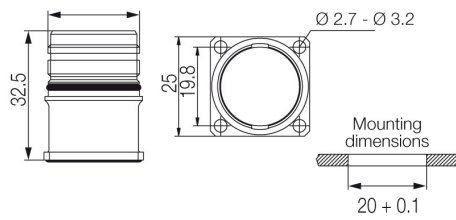

SAIE-M23-L-VW

Weidmüller Interface GmbH & Co. KG
Klingenbergstraße 26
D-32758 Detmold
Germany

www.weidmueller.com

Drawings

Dimensioned drawing