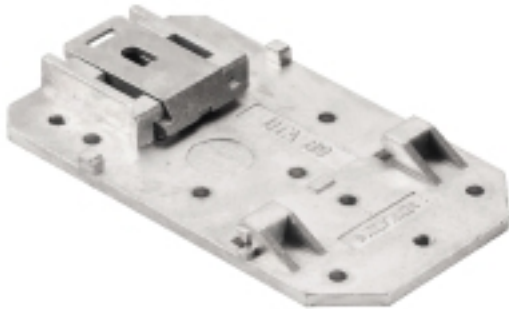

SAI-TS35 MF

Weidmüller Interface GmbH & Co. KG

Klingenbergstraße 26

D-32758 Detmold

Germany

www.weidmueller.com

Passive M12 distributors are available in all conceivable forms and configurations. Furthermore, a number of special versions, e.g. SAI distributors for EX zones or the ergonomic M8, are available only from Weidmüller. These innovative products are backed up by numerous proprietary rights.

General ordering data

Order No.	1917400000
Type	SAI-TS35 MF
GTIN (EAN)	4032248551330
Qty.	1 pc(s).