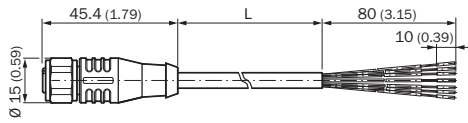

PIN assignment

- ① Blue
- ② Brown
- ③ Red
- ④ Green
- ⑤ Pink
- ⑥ Yellow
- ⑦ Black
- ⑧ Gray
- ⑨ White
- ⑩ Violet
- ⑪ Gray-pink
- ⑫ Red-blue