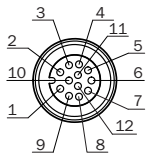

PIN assignment

- ① Blue
- ② Brown
- ③ Red
- ④ Green
- ⑤ Pink
- ⑥ Yellow
- ⑦ Black
- ⑧ Gray
- ⑨ White
- ⑩ Violet
- ⑪ Gray-pink
- ⑫ Red-blue