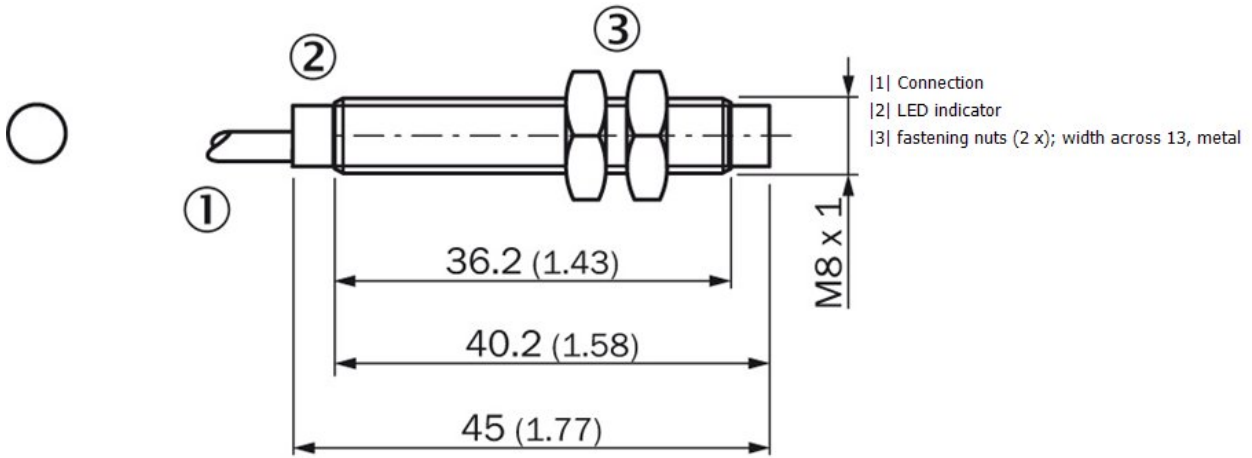

Massbild

All dimensions in mm (inch)

Anschlussart

Anschluss-Schema