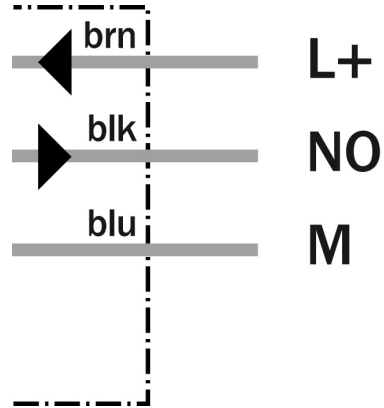

Inductive proximity sensors
Inductive sensor, DC 3-wire

IM08-2N5PS-ZWA

Model Name > [IM08-2N5PS-ZWA](#)
Part No. > [6033341](#)

Product features

Series:	IM08
Max. sensing range:	2.5 mm
Installation in metal:	Non-flush
Switching output:	PNP
Output function:	Normally open
Switching frequency:	2,500 Hz
Connection type:	Cable, PVC, 3 m

Technical data

Design:	Cylinder with thread
Thread size:	M8 x 1
Length::	40.2 mm
Supply voltage::	DC 10 ... 30 V
Ripple:	≤ 10 %
Voltage drop:	1.2 ¹⁾
Power consumption:	≤ 20 mA
Continuous current::	200
Time delay before availability::	≤ 100 ms
Hysteresis min ... max (of sr)::	2 10
Repeatability:	≤ 2 % (Ub and Ta constant) ²⁾
Temperature drift (of sr)::	± 10 %
EMC:	According to EN 60947-5-2
Short-circuit protection (pulsed)::	1
Reverse polarity protection:	1
Power-up pulse protection:	1
Ambient temperature min ... max::	-25 °C ... +70 °C
Housing material:	Brass nickel-plated, plastic
Max. tightening torque:	4 Nm
Enclosure rating:	IP 67 ³⁾

¹⁾ At I_a max ²⁾ Of sr ³⁾ According to EN 60529

Massbild

All dimensions in mm (inch)

Anschlussart

Anschluss-Schema

Australia

Phone +61 3 9457 0600
1800 33 48 02 – tollfree
E-Mail sales@sick.com.au

Belgium/Luxembourg