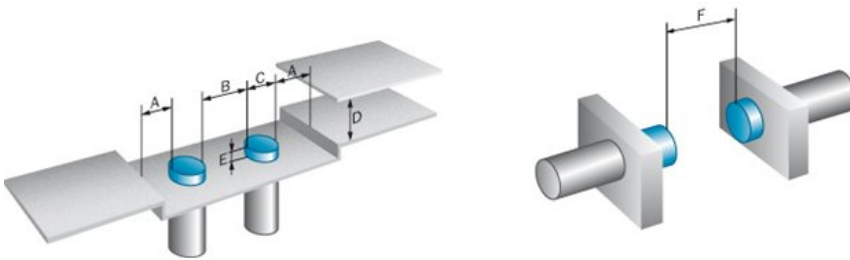

Cable material:	PUR
Conductor cross-section:	0.14 mm²
Short-circuit protection:	✓
Reverse polarity protection:	✓
Power-up pulse protection:	✓
Shock/vibration:	30 g, 11 ms/10 ... 55 Hz, 1 mm
Ambient operating temperature:	-25 °C ... 70 °C
Housing material:	Metal, Nickel-plated brass
Housing cap material:	Plastic
Housing length:	35.5 mm
Thread length:	30.2 mm
Tightening torque, max.:	4 Nm

1) Of V_S 2) At I_a max 3) Without load 4) U_b and T_a constant 5) Of S_r

Installation note

A:	3.25 mm
B:	8 mm
C:	8 mm
D:	6 mm
E:	0 mm
F:	16 mm
Remark:	Associated graphic see "Installation"

Installation note