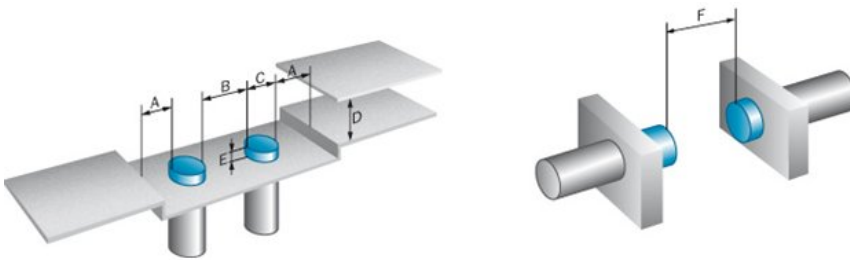

Cable material:	PVC
Conductor cross-section:	0.14 mm²
Short-circuit protection:	✓
Reverse polarity protection:	✓
Power-up pulse protection:	✓
Shock/vibration:	30 g, 11 ms/10 ... 55 Hz, 1 mm
Ambient operating temperature:	-25 °C ... 70 °C
Housing material:	Metal, Nickel-plated brass
Housing cap material:	Plastic
Housing length:	45 mm
Thread length:	40.2 mm
Tightening torque, max.:	4 Nm

1) Of V_S 2) At I_a max 3) Without load 4) U_b and T_a constant 5) Of S_r

Installation note

A:	3.25 mm
B:	8 mm
C:	8 mm
D:	6 mm
E:	0 mm
F:	16 mm
Remark:	Associated graphic see "Installation"

Installation note