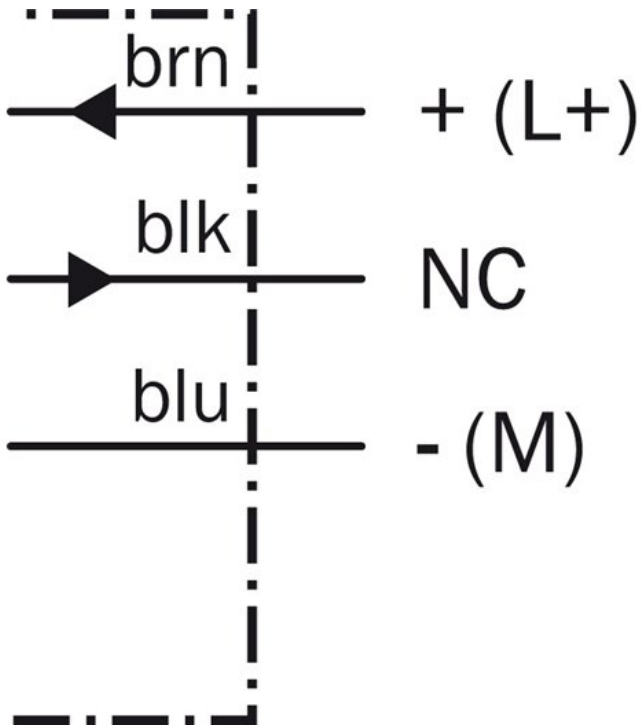

### Installation note

---

A:	3.25 mm
B:	8 mm
C:	8 mm
D:	6 mm
E:	0 mm
F:	16 mm
Remark:	Associated graphic see "Installation"

### Installation note

---

**Dimensional drawing**

All dimensions in mm (inch)

**Connection diagram**

**Connection type**

---

**Australia**