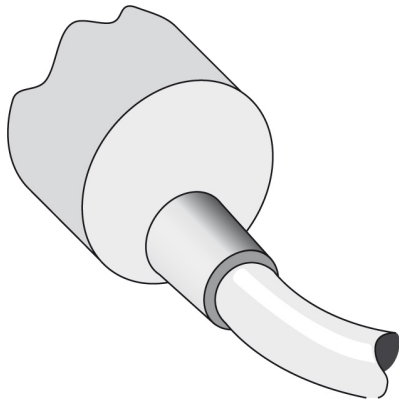

Cable material:	PVC
Conductor cross-section:	0.14 mm <sup>2</sup>
Short-circuit protection:	✓
Reverse polarity protection:	✓
Power-up pulse protection:	✓
Shock/vibration:	30 g, 11 ms/10 ... 55 Hz, 1 mm
Ambient operating temperature:	-25 °C ... 70 °C
Housing material:	Metal, Nickel-plated brass
Housing cap material:	Plastic
Housing length:	45 mm
Thread length:	40.2 mm
Tightening torque, max.:	4 Nm

### Installation note

---

**Dimensional drawing**

All dimensions in mm (inch)

**Connection diagram**

**Connection type**

---

**Australia**