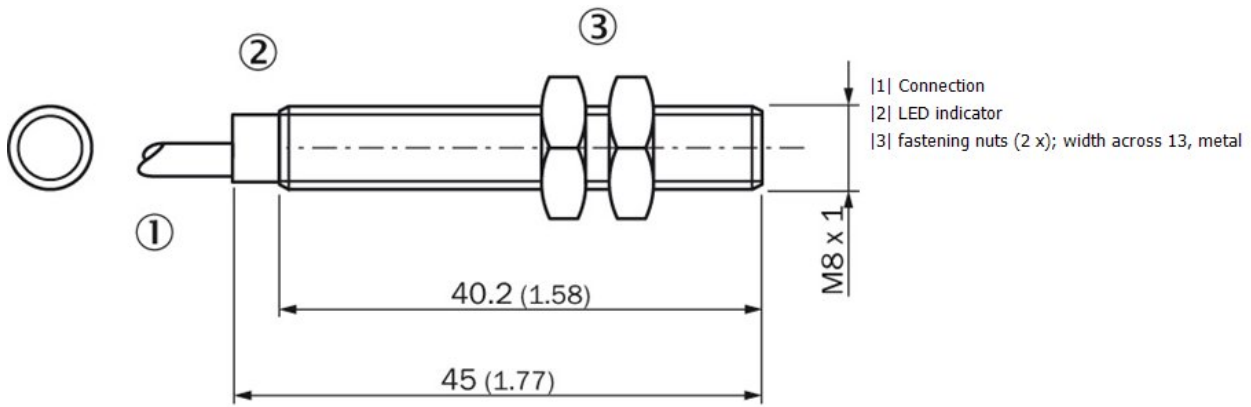

### Installation note

---

A:	3.25 mm
B:	8 mm
C:	8 mm
D:	6 mm
E:	0 mm
F:	16 mm
Remark:	Associated graphic see "Installation"

### Installation note

---

**Dimensional drawing**

All dimensions in mm (inch)

**Connection diagram**

**Connection type**

---

**Australia**