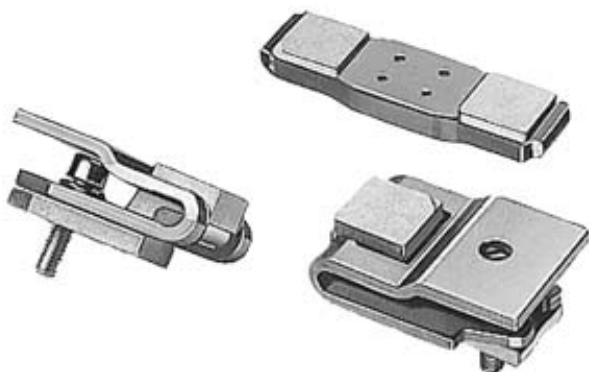

SPARE CONTACTS F. CONTACTOR MOD. S3,
4-POLE,
IE/AC-1 110 A 4NO MAIN CONTACTS CONSISTS OF 4
MOVABLE AND 8 FIXED CONTACTS WITH MOUNTING
ACC.

Certificates/ approvals:

Declaration of
Conformity

Test Certificates