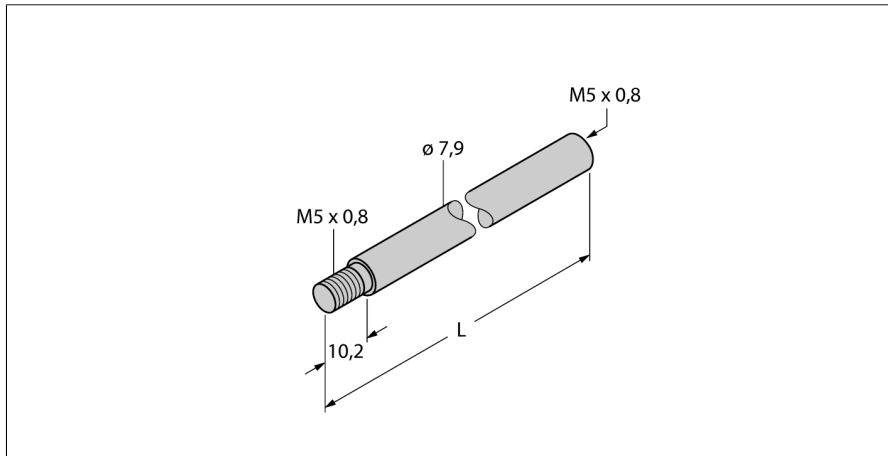

**Extension bar
for positioning element
CA300**

- Extension bar for positioning element
- Length L = 300 mm

Type code	CA300
Ident no.	6901066
Housing material	metal