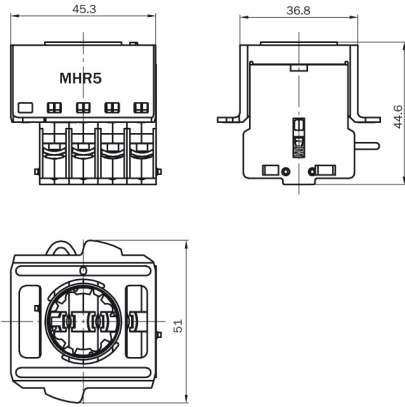

1) At rated load

Dimensional drawing