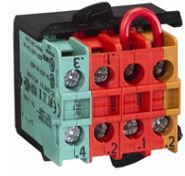

Safety command devices
Emergency stop pushbuttons, ES21, Switching
element

ES21-CH2101

Model Name > [ES21-CH2101](#)
Part No. > [6036144](#)

At a glance

- Either as surface-mounted version with housing or as built-in version (Ø 22 mm)
- Built-in version for machine control panels with self-monitoring contacts between the pushbutton and switching element
- Surface-mounted version for direct mounting on different machines and systems
- Rotational or key unlocking
- Variants with LED ring lighting
- Available with protective collar to prevent inadvertent actuation

Technical data

Type of command unit:	Emergency stop pushbutton
Mounting version:	Panel mount version
Protection class:	II (EN 50178)
Ambient operating temperature from ... to:	-30 °C ... 85 °C
B10d parameter:	4.75* 1E 06 switching cycles
Switching principle:	Slow action switching element
Number of positive action N/C contacts:	2
Number of N/O contacts:	1
Mechanical life (relay contacts):	1* 1E 06 switching cycles
Electrical life:	1* 1E 06 switching cycles ¹⁾
Usage category:	AC-15/DC-13 (EN 60947-5-1)
Rated operating current (voltage):	3 A (250 V AC) 2 A (24 V DC)
Rated current (voltage) according to EN 61058-1:	16 A (10 A) 250 V AC 10 A (6 A) 440 V AC
Contact module for panel mount version:	✓
Illumination connection:	-
Weight:	85 g