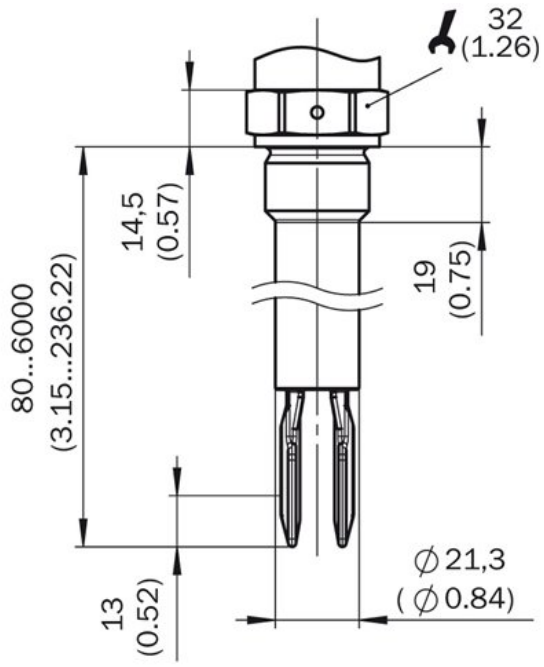

Level sensors
Vibrating level switch, LFV230

LFV230-XXSGBTPM2300

Model Name > LFB230-XXSGBTPM2300
Part No. > 6041890

*Product may differ
from illustration*

At a glance

- Housing made of 316L stainless steel
- Two electrical output versions available
- Commissioning without filling
- Process temperature up to 150 °C
- Immune to deposit formation
- Very high repeatability
- Aseptic versions with polished surface, CIP and SIP resistant
- Tube extension up to 6 m

Features

Medium:	Fluids
Measurement:	Switch
Probe length:	2,300 mm
Process pressure:	-1 bar ... 64 bar
Process temperature:	-40 °C ... 100 °C
Silicon free:	-
Fill material density:	0.7

Performance

Resolution:	≤ 1 mm
Accuracy of sensor element:	± 2 mm
Repeatability:	1
Viscosity:	0.1 mPas ... 10,000 mPas
Response time:	500 ms

Mechanical data

Aseptic:	-
Housing material:	Stainless steel 1.4404, PEI
Process connection:	G 3/4 A PN 64
Wetted parts:	316L (optional Ra < 0.8 µm)

Electrical data

Temperature drift:	0,03 mm/K
Enclosure rating:	IP 67
Supply voltage:	10 V DC ... 55 V DC
Ripple:	≤ 5 Vpp
Power consumption:	< 10 mA
Protection class:	1
Initialization time:	2 s
Hysteresis:	2 mm
Output current:	< 250 mA
Signal voltage HIGH:	Vs - < 3 V
Signal voltage LOW:	0 V +- 1 V
Capacitive load:	100 H
Inductive load:	≤ 1 H
Connection type:	M12x1 plug connector, 4-pin

Ambient data

Ambient operating temperature:	-40 °C ... 70 °C
Ambient storage temperature:	-40 °C ... 80 °C

Dimensional drawing housing

All dimensions in mm (inch)

Dimensional drawing process connection

All dimensions in mm (inch)