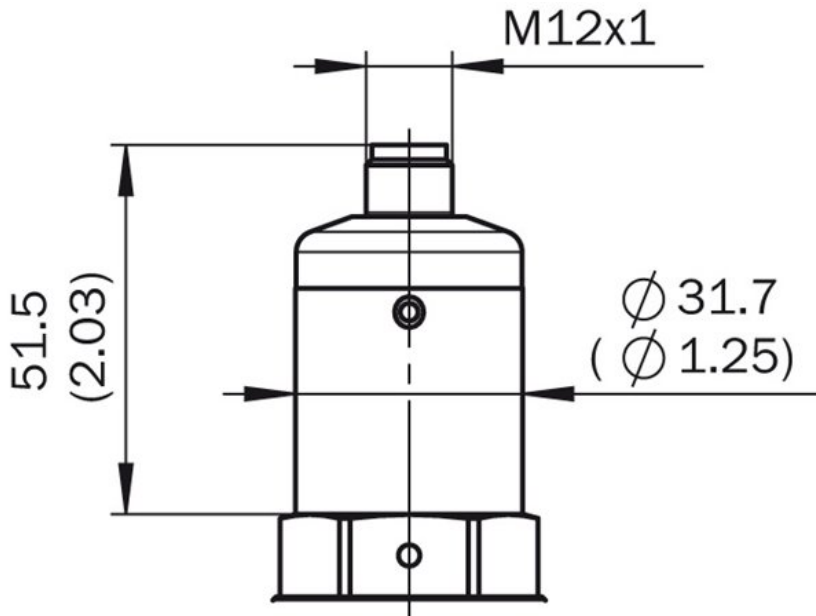

Features

Medium:	Fluids
Measurement:	Switch
Probe length:	2,300 mm
Process pressure:	-1 bar ... 64 bar
Process temperature:	-40 °C ... 100 °C
Silicon free:	-
Fill material density:	0.7

Performance

Resolution:	≤ 1 mm
Accuracy of sensor element:	± 2 mm
Repeatability:	1
Viscosity:	0.1 mPas ... 10,000 mPas
Response time:	500 ms

Mechanical data

Aseptic:	-
Housing material:	Stainless steel 1.4404, PEI
Process connection:	G 3/4 A PN 64
Wetted parts:	316L (optional Ra < 0.8 µm)

Electrical data

Temperature drift:	0,03 mm/K
Enclosure rating:	IP 67
Supply voltage:	10 V DC ... 55 V DC
Ripple:	≤ 5 Vpp
Power consumption:	< 10 mA
Protection class:	1
Initialization time:	2 s
Hysteresis:	2 mm
Output current:	< 250 mA
Signal voltage HIGH:	Vs - < 3 V
Signal voltage LOW:	0 V +- 1 V
Capacitive load:	100 H
Inductive load:	≤ 1 H
Connection type:	M12x1 plug connector, 4-pin

Ambient data

Ambient operating temperature:	-40 °C ... 70 °C
Ambient storage temperature:	-40 °C ... 80 °C

Dimensional drawing housing

All dimensions in mm (inch)

Dimensional drawing process connection

All dimensions in mm (inch)