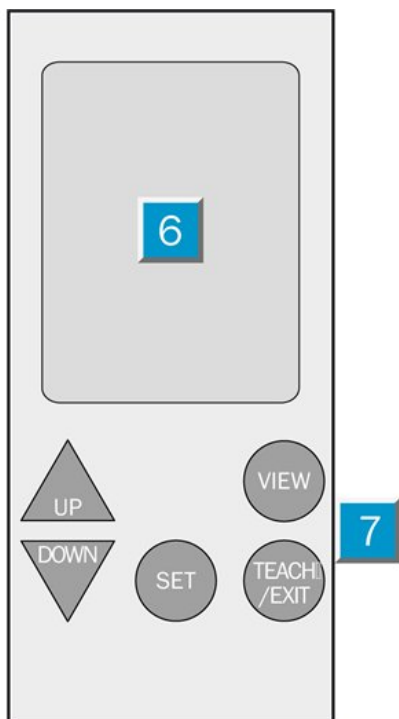

Adjustment possible