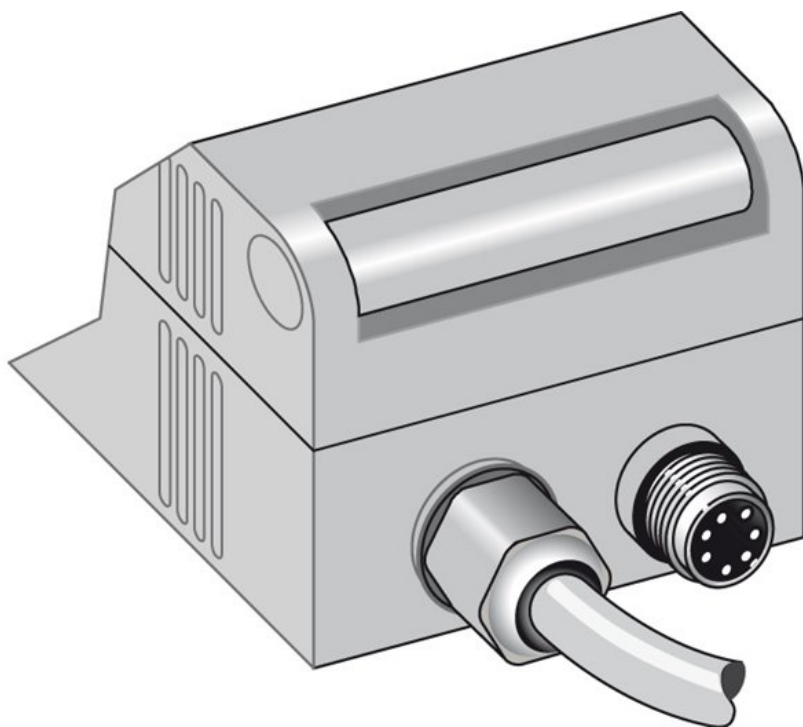

Connection type