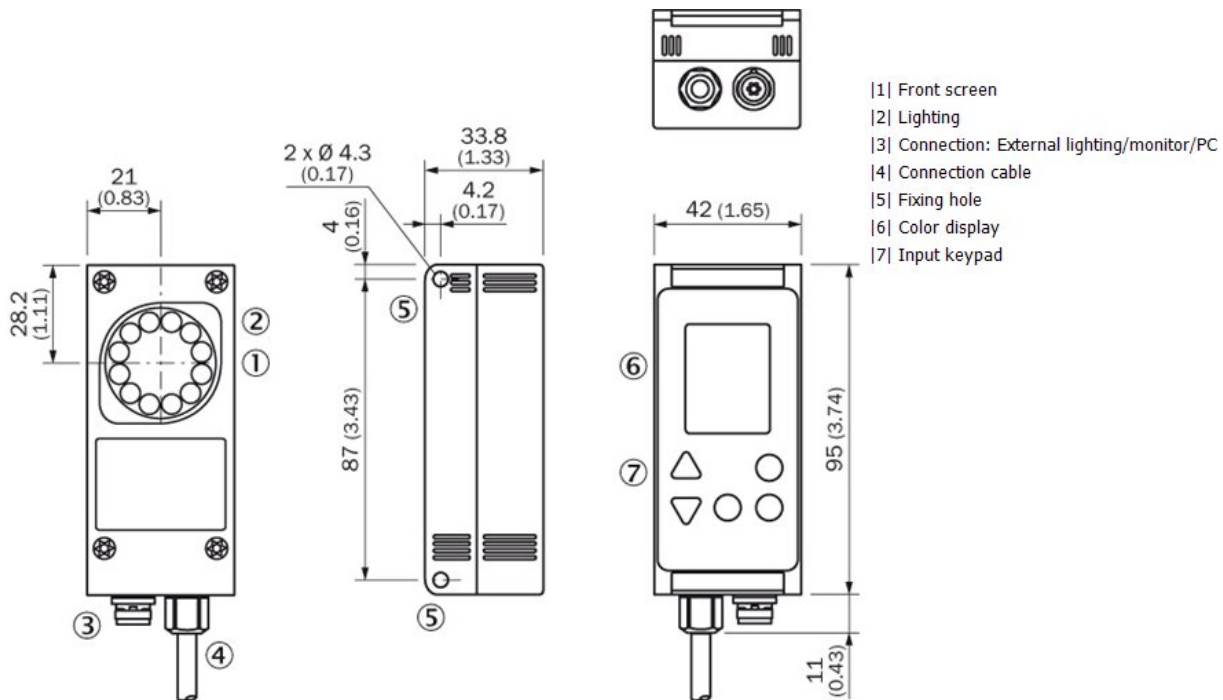

Interfaces

Operator interfaces:	External display or integrated display
Configuration software:	CVS device software
Digital inputs:	HIGH (corresp. 8 V)
Configurable inputs:	Reference object selection External trigger
Digital outputs:	PNP
Output current:	< 100 mA
Default outputs:	Inspection passed

Mechanics/electronics

Connectors:	HRS, 6-pin (external lighting/monitor) I/O + Vs: cable, 7-wire, 2 m
Power consumption:	< 220 mA Without output load (at 24 V)
Ripple:	< 5 Vpp
Enclosure rating:	IP 67
Housing material:	ABS, Acryl glass, Polycarbonate
Weight:	180 g
Dimensions (L x W x H):	95 mm x 42 mm x 34 mm

Ambient data

Ambient operating temperature ¹⁾:	0 °C ... 40 °C
Ambient storage temperature ²⁾:	-20 °C ... 70 °C

1) 2) Relative humidity: 35 % ... 85 %, 95 % at storage

Dimensional drawing