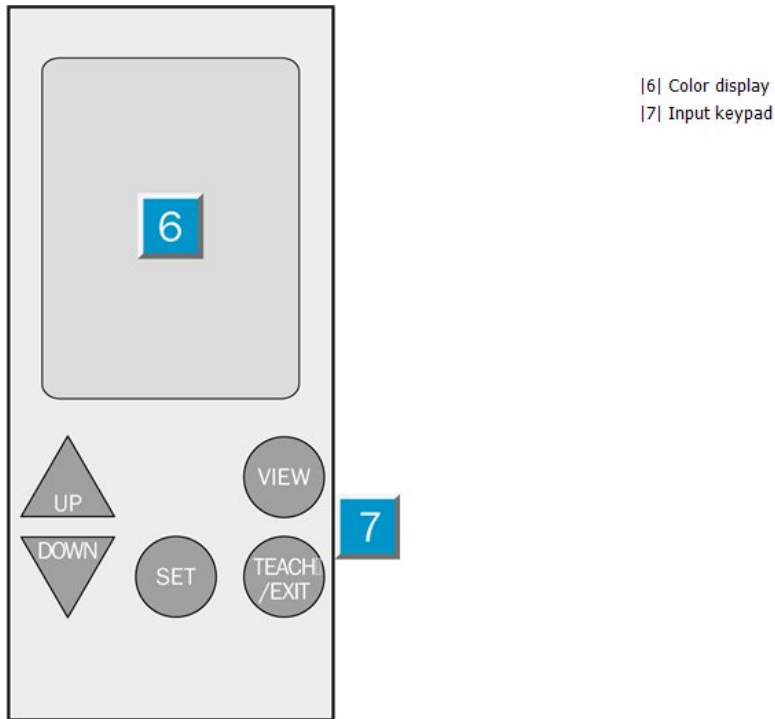

Adjustment possible