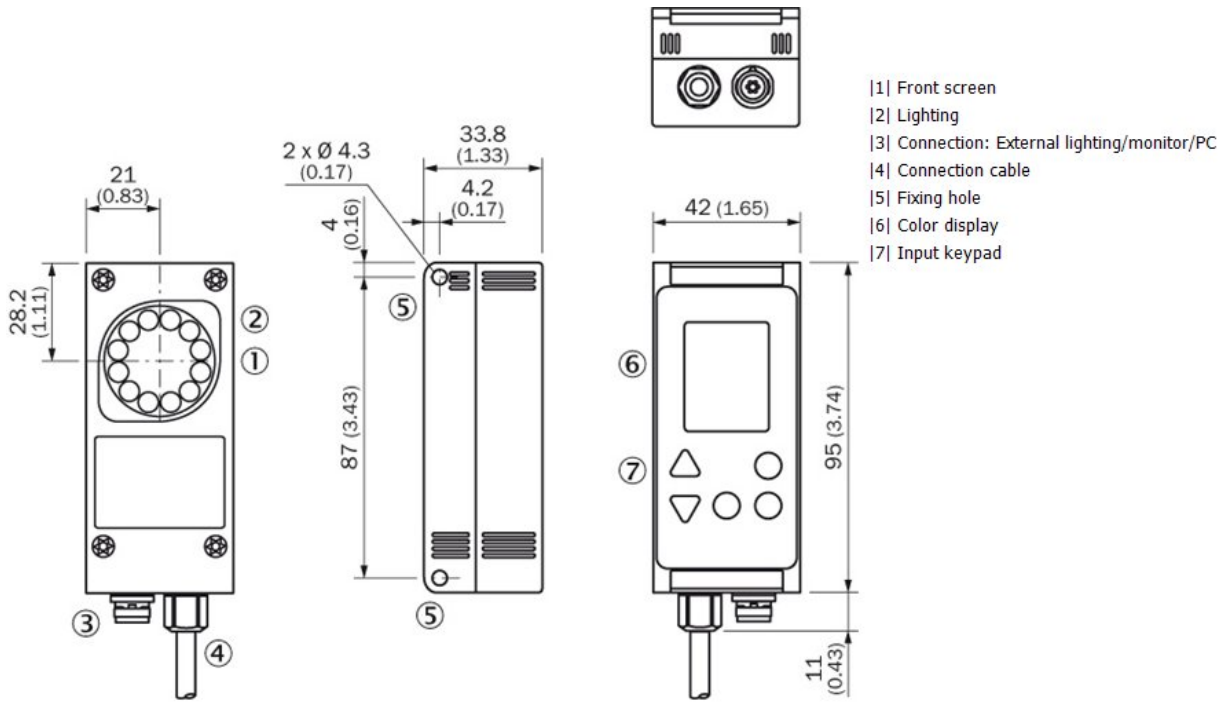

Dimensional drawing