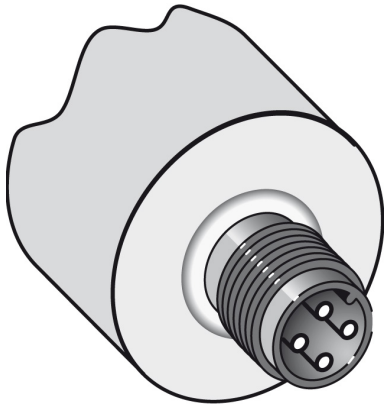

¹⁾ According to EN 60529 ²⁾ According to EN40050 ³⁾ With gold plated contact pins

Mechanics/electronics

Supply voltage:	10 V ... 30 V
Ripple:	≤ 10 %
Voltage drop:	≤ 2 V
Power consumption:	≤ 15 mA ¹⁾
Time delay before availability:	Ca. 50 ms

Installation note

A:	12 mm
B:	24 mm
C:	12 mm
D:	24 mm
E:	12 mm
F:	64 mm
Remark:	Associated graphic see "Installation"

Installation note

Dimensional drawing

All dimensions in mm (inch)

Connection diagram

Connection type