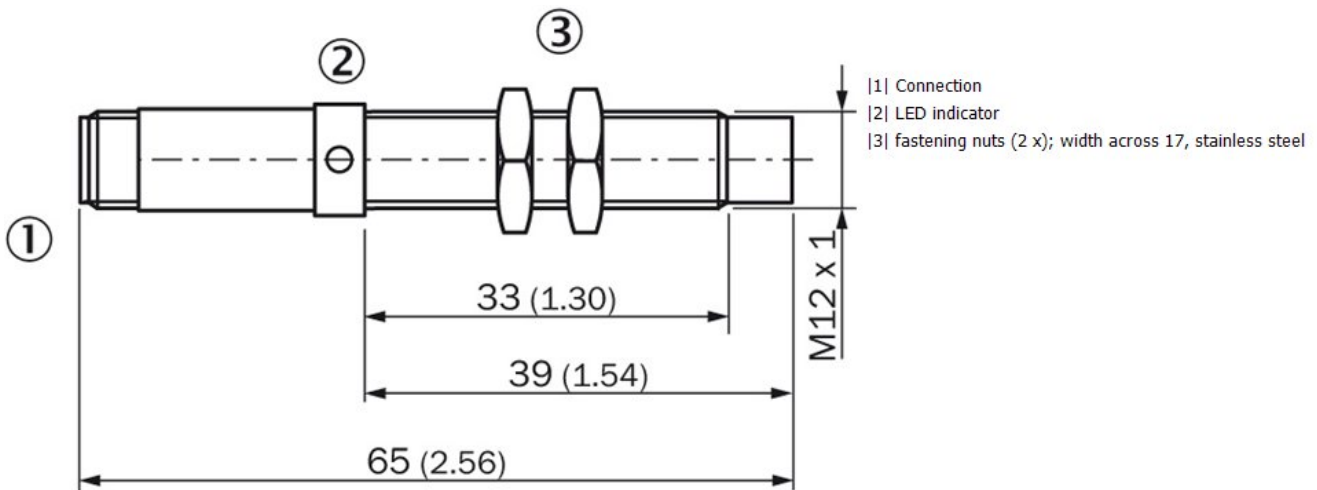

Features

Housing:	Cylindrical
Thread size:	M12 x 1
Sensing range Sn:	8 mm
Assured sensing range Sa:	6.48 mm
Installation type:	Non-flush
Switching frequency:	2,000 Hz
Output type:	NPN
Output function:	Complementary
Electrical wiring:	DC 4-wire
Enclosure rating::	IP 68, IP 69K ^{1) 2)}
Connection type:	Connector M12, 4-pin ³⁾

Hysteresis:	1 % ... 20 %
Repeatability:	5 % ^{2) 3)}
Temperature drift (% of Sr):	± 10 %
EMC:	According to EN 60947-5-2
Output current I _a :	≤ 200 mA
Short-circuit protection:	✓
Reverse polarity protection:	✓
Power-up pulse protection:	✓
Shock/vibration:	30 g, 11 ms/10 Hz ... 55 Hz, 1 mm
Ambient operating temperature:	-40 °C ... 80 °C ⁴⁾
Housing material:	Stainless steel, Stainless steel V4A (1.4404, 316L)
Housing cap material:	PPS
Housing length:	65 mm
Thread length:	33 mm
Tightening torque, max.:	20 Nm

Installation note

A:	12 mm
B:	24 mm
C:	12 mm
D:	24 mm
E:	12 mm
F:	64 mm
Remark:	Associated graphic see "Installation"

Installation note

Dimensional drawing

All dimensions in mm (inch)

Connection diagram

Connection type