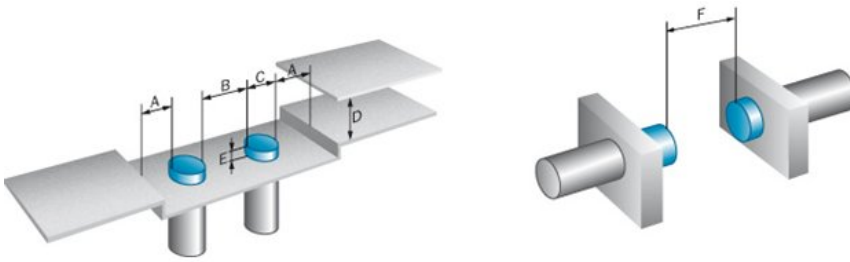

1) Without load 2) U_b and T_a constant 3) Of Sr 4) +100 °C for 15 minutes

Reduction factors

Note:	The values are reference values which may vary
Stainless steel (V2A, 304):	Ca. 0.75
Copper (Cu):	Ca. 0.33
Aluminum (Al):	Ca. 0.4
Brass (Br):	Ca. 0.45

Installation note

A:	12 mm
B:	24 mm
C:	12 mm
D:	24 mm
E:	12 mm
F:	64 mm
Remark:	Associated graphic see "Installation"

Installation note

Dimensional drawing

All dimensions in mm (inch)

Connection diagram

Connection type