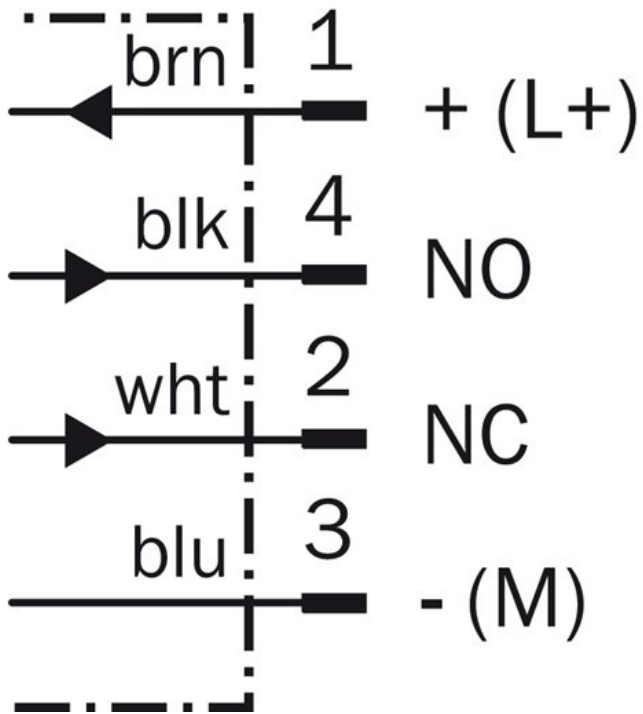

¹⁾ According to EN 60529 ²⁾ According to EN40050 ³⁾ With gold plated contact pins

Mechanics/electronics

Supply voltage:	10 V ... 30 V
Ripple:	≤ 10 %
Voltage drop:	≤ 2 V
Power consumption:	≤ 15 mA ¹⁾
Time delay before availability:	Ca. 50 ms

1) Without load 2) U_b and T_a constant 3) Of Sr 4) +100 °C for 15 minutes

Reduction factors

Note:	The values are reference values which may vary
Stainless steel (V2A, 304):	Ca. 0.75
Copper (Cu):	Ca. 0.33
Aluminum (Al):	Ca. 0.4
Brass (Br):	Ca. 0.45

Installation note

A:	12 mm
B:	24 mm
C:	12 mm
D:	24 mm
E:	12 mm
F:	64 mm
Remark:	Associated graphic see "Installation"

Installation note

Dimensional drawing

All dimensions in mm (inch)

Connection diagram

Connection type