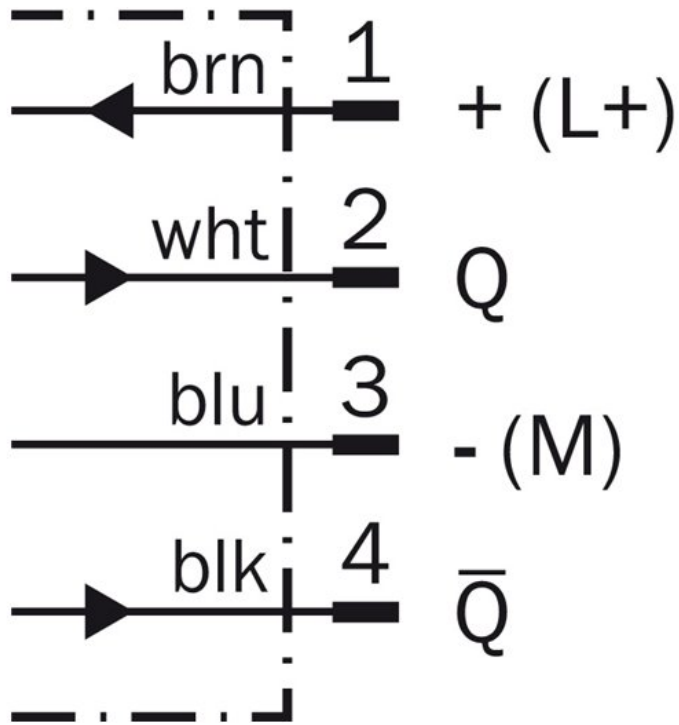

Connection diagram