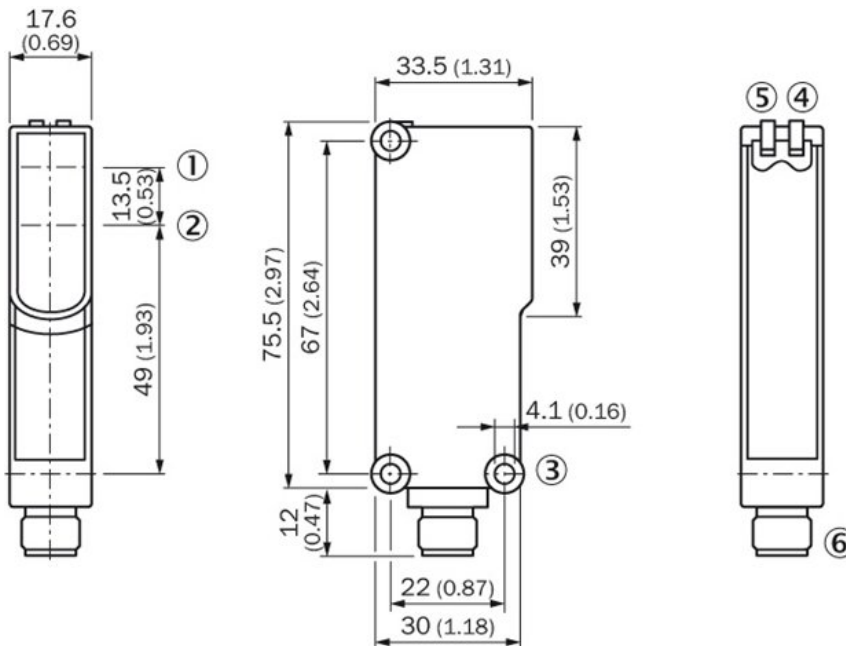

Photoelectric sensors

WL14-2K930S11

Model Name > **WL14-2K930S11**

Part No. > **1046864**

Illustration may differ

Dimensional drawing

- [1] Center of optical axis, sender
- [2] Center of optical axis, receiver
- [3] Mounting hole \varnothing 4.1 mm
- [4] Status indicator LED,
yellow: Status of received light beam
- [5] Status indicator LED green: power on
- [6] Connector M12, 4-pin or 2 m cable