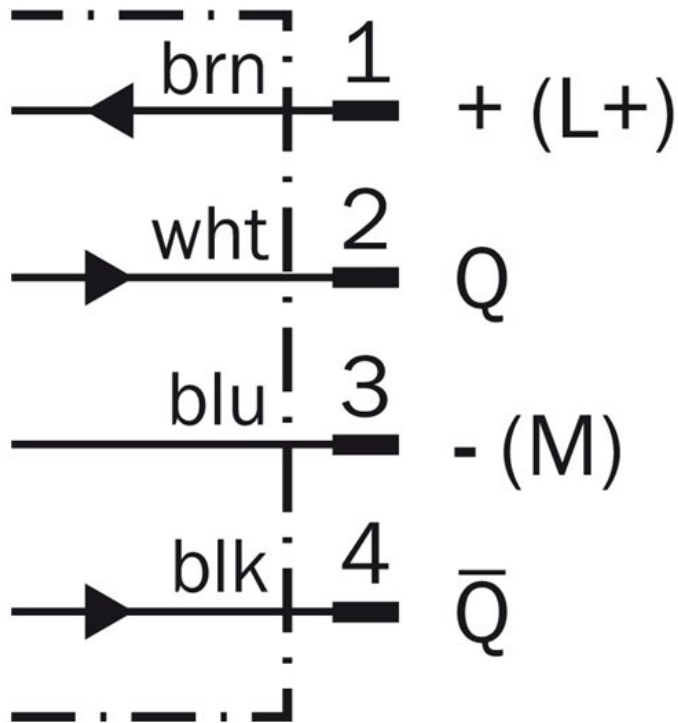

Photoelectric sensors

WL14-2K430

Model Name > **WL14-2K430**

Part No. > **1028427**

Illustration may differ

Dimensional drawing

- [1] Center of optical axis, sender
- [2] Center of optical axis, receiver
- [3] Mounting hole \varnothing 4.1 mm
- [4] Status indicator LED,
yellow: Status of received light beam
- [5] Status indicator LED green: power on
- [6] Connector M12, 4-pin or 2 m cable

Connection diagram

Characteristic curve

- [1] PL80A
- [3] PL40A
- [5] PL20A
- [7] Reflective tape Diamond Grade

Sensing range diagram

- |1| PL80A
- |2| PL50A
- |3| PL40A
- |4| PL30A
- |5| PL20A
- |6| C110A
- |7| Reflective tape Diamond Grade