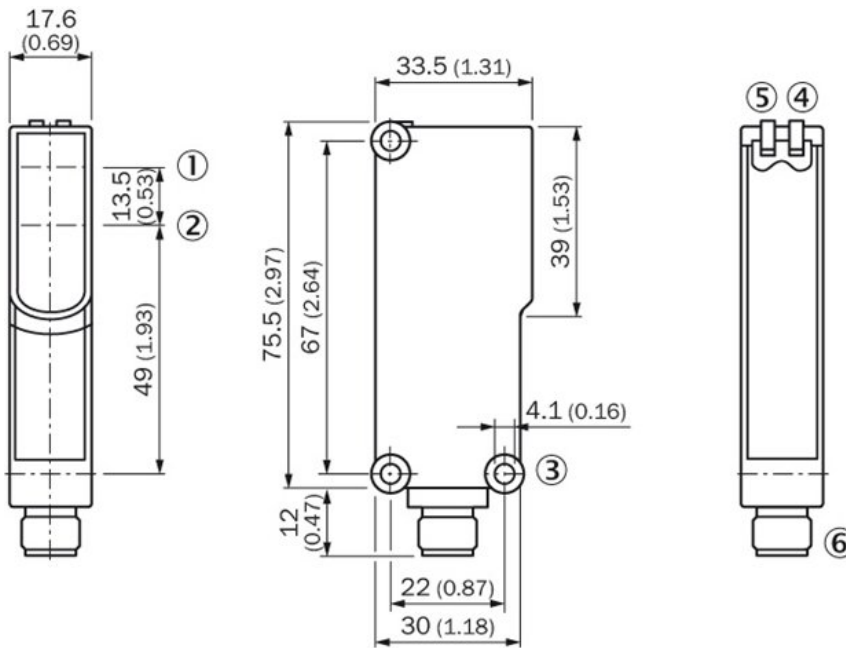

Photoelectric sensors

WL14-2K430

Model Name > **WL14-2K430**

Part No. > **1028427**

Illustration may differ

Dimensional drawing

- [1] Center of optical axis, sender
- [2] Center of optical axis, receiver
- [3] Mounting hole \varnothing 4.1 mm
- [4] Status indicator LED,
yellow: Status of received light beam
- [5] Status indicator LED green: power on
- [6] Connector M12, 4-pin or 2 m cable

Connection diagram

Characteristic curve

- [1] PL80A
- [3] PL40A
- [5] PL20A
- [7] Reflective tape Diamond Grade

Sensing range diagram

- |1| PL80A
- |2| PL50A
- |3| PL40A
- |4| PL30A
- |5| PL20A
- |6| C110A
- |7| Reflective tape Diamond Grade