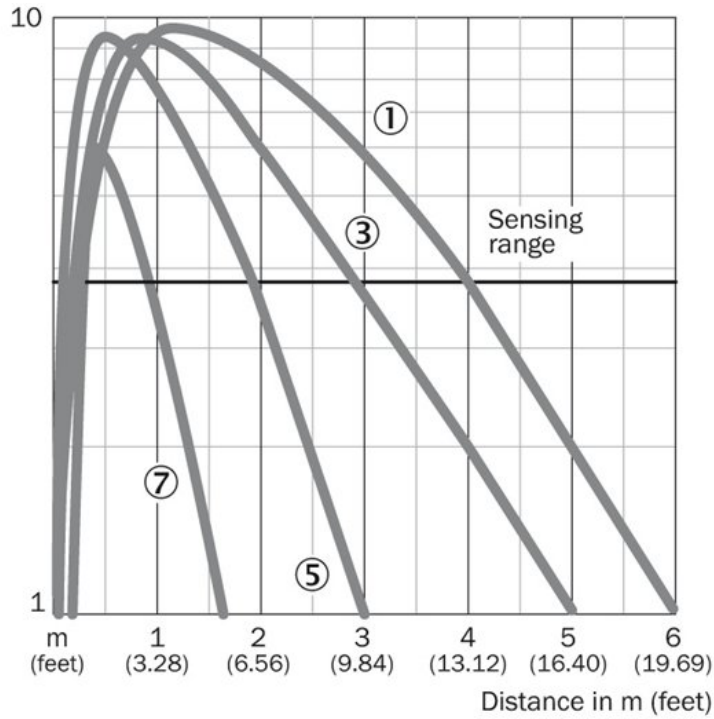

Photoelectric sensors

WL14-2K430

Model Name > **WL14-2K430**

Part No. > **1028427**

Illustration may differ

Dimensional drawing

- [1] Center of optical axis, sender
- [2] Center of optical axis, receiver
- [3] Mounting hole \varnothing 4.1 mm
- [4] Status indicator LED,
yellow: Status of received light beam
- [5] Status indicator LED green: power on
- [6] Connector M12, 4-pin or 2 m cable

Connection diagram

Characteristic curve

- [1] PL80A
- [3] PL40A
- [5] PL20A
- [7] Reflective tape Diamond Grade

Sensing range diagram

- |1| PL80A
- |2| PL50A
- |3| PL40A
- |4| PL30A
- |5| PL20A
- |6| C110A
- |7| Reflective tape Diamond Grade