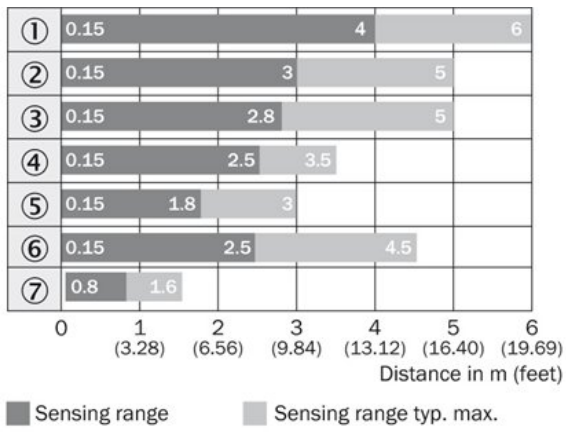

Photoelectric sensors

WL14-2K430

Model Name > **WL14-2K430**

Part No. > **1028427**

Illustration may differ

Dimensional drawing

- [1] Center of optical axis, sender
- [2] Center of optical axis, receiver
- [3] Mounting hole \varnothing 4.1 mm
- [4] Status indicator LED,
yellow: Status of received light beam
- [5] Status indicator LED green: power on
- [6] Connector M12, 4-pin or 2 m cable

Connection diagram

Characteristic curve

- [1] PL80A
- [3] PL40A
- [5] PL20A
- [7] Reflective tape Diamond Grade

Sensing range diagram

- |1| PL80A
- |2| PL50A
- |3| PL40A
- |4| PL30A
- |5| PL20A
- |6| C110A
- |7| Reflective tape Diamond Grade