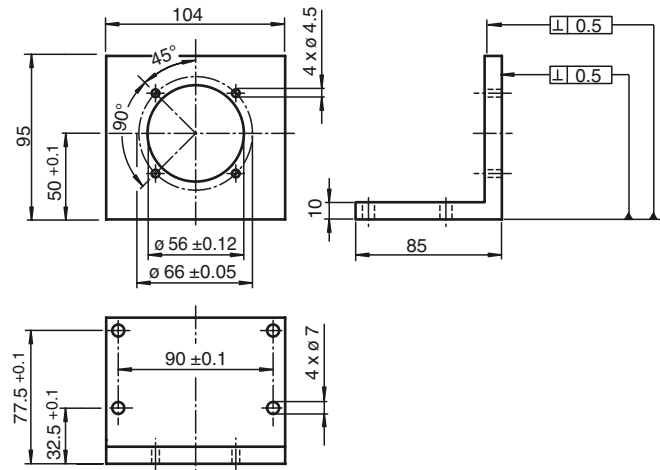

Dimensions

Technical data

Model Number

9278

Release date: 2019-07-12 14:11 Date of issue: 2019-07-12 044801_eng.xml

Refer to "General Notes Relating to Pepperl+Fuchs Product Information".

Pepperl+Fuchs Group
www.pepperl-fuchs.com