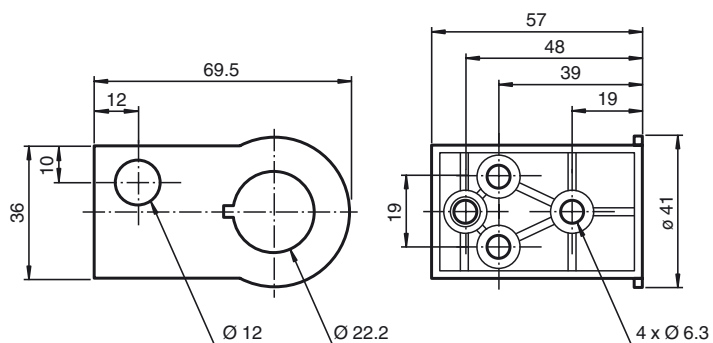

## Dimensions

### Model number

**VAZ-MH-90°-BASE-40MM**

Angle for profile rail mounting

### Matching system components

**VAZ-CLAMP-40MM-IO**

Signal tower connection element IO-Link with cover

**VAZ-CLAMP-40MM**

Stack light terminal base with cover plate

### Mechanical specifications

Degree of protection IP66

Material PC/ABS

Mass 22 g