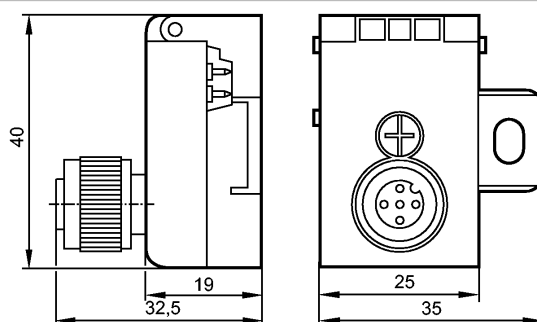

E70487

FC Splitter ASI/AUX M12

Accessoires

Caractéristiques du produit

Prise vampire

AS-i et tension externe via prise M12

Données électriques

Technologie	AS-i
Courant de sortie par module [mA]	4000

Conditions d'utilisation

Température ambiante [°C]	-25...75
Protection	IP 67

Données mécaniques

Matières boîtier	PA66 - GF25
Couple de serrage [Nm]	1,65
Poids [kg]	0,037

Raccordement électrique

Branchement

- 1: AS-i +
- 2: AUX -
- 3: AS-i -
- 4: AUX +

Accessoires

Accessoires (option)	terminaison pour câble plat (E70413); bouchon thermorétractable (E70113)

Remarques

Remarques	L'extrémité du câble plat ne peut pas se trouver dans le répartiteur. Utiliser une terminaison pour câble plat ou un bouchon thermorétractable pour assurer l'étanchéité.

Quantité [pièce]	1