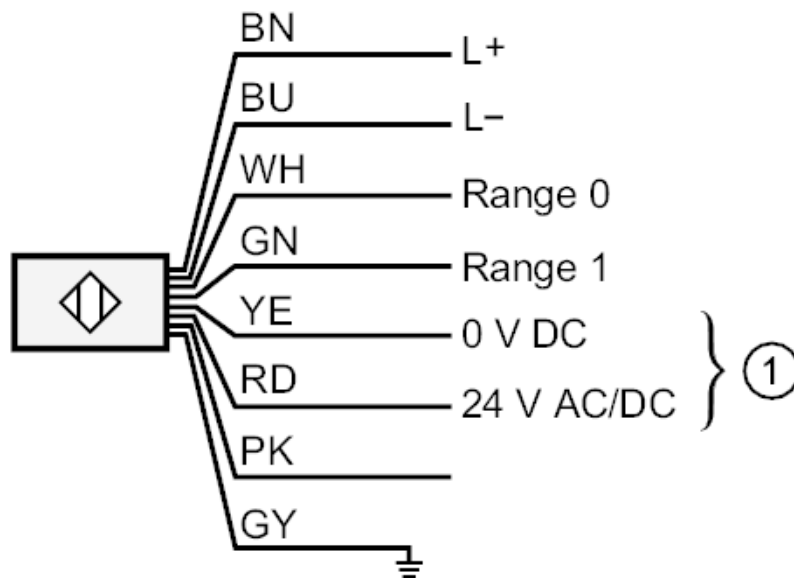

OY446S

Safety light curtain

OYA0910-30-4-15-P-1-A

Electrical connection - transmitter

Cable: 15 m, PVC; 8 x 0.34 mm²

Connection

1: heating

PK: not used

Core colours :

BN = brown

BU = blue

GN = green

GY = grey

PK = pink

RD = red

WH = white

YE = yellow