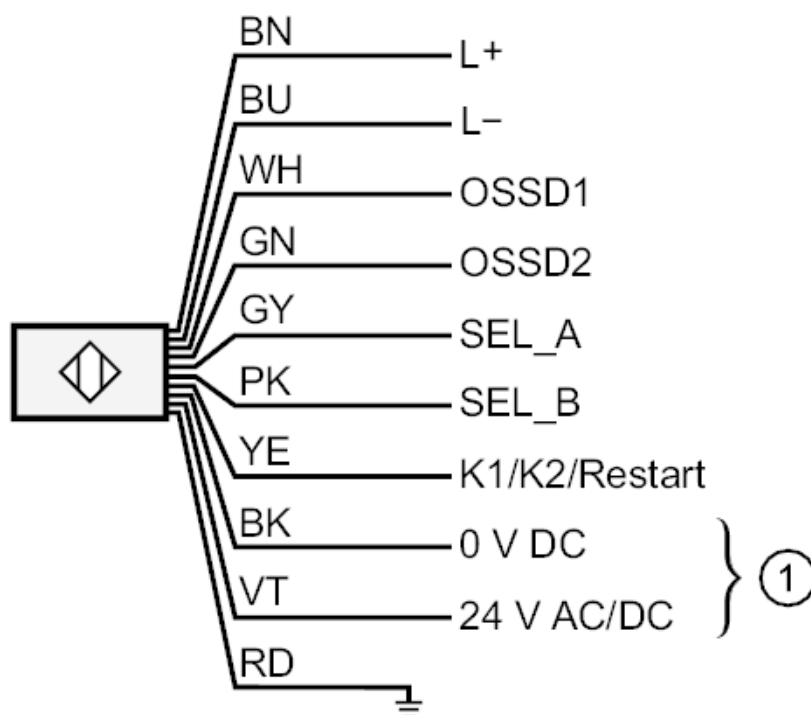

OY446S

Safety light curtain

OYA0910-30-4-15-P-1-A

Electrical connection - receiver

Cable: 15 m, PVC; Maximum cable length: 100 m; 10 x 0.34 mm²

Connection

1: heating

Core colours :

BK =	black
BN =	brown
BU =	blue
GN =	green
GY =	grey
PK =	pink
RD =	red
VT =	lilac
WH =	white
YE =	yellow