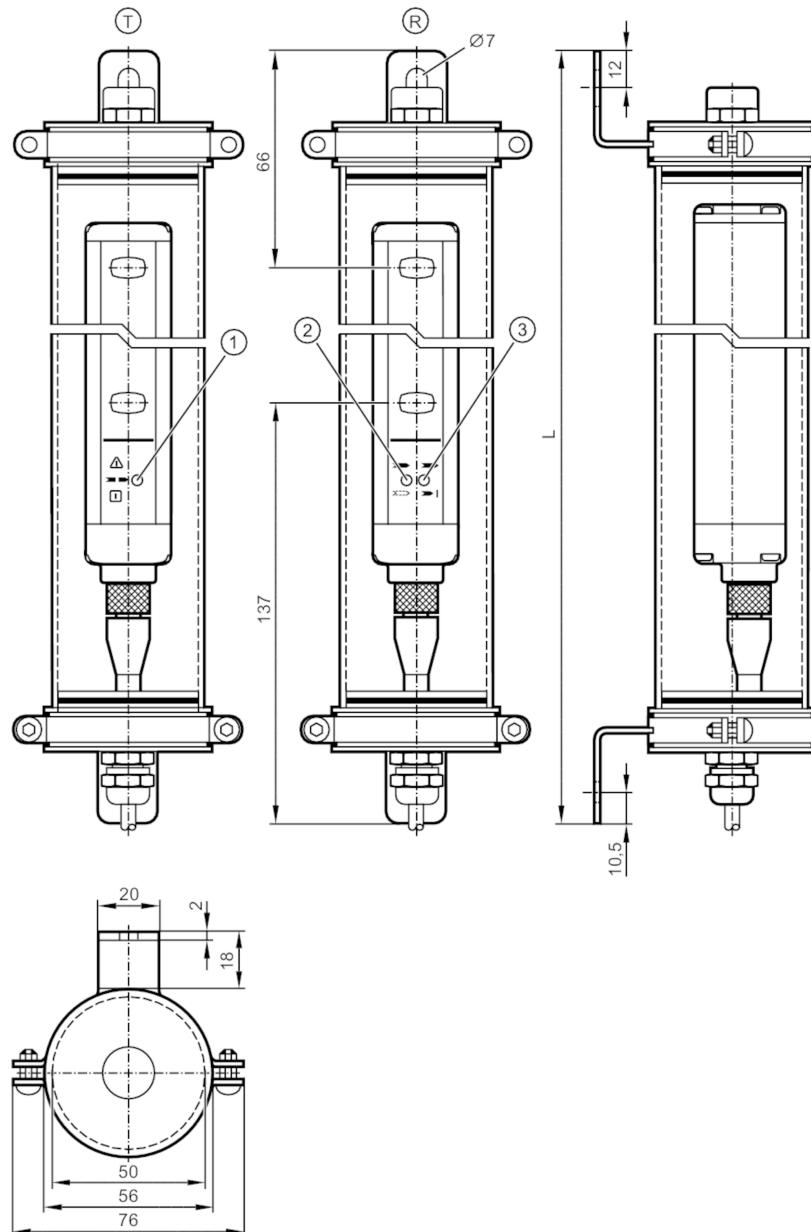

## Safety light curtain

OYA0910-30-4-15-P-1-A

- T transmitter
- R receiver
- 1 LED three-colour red / green / orange
- 2 LED 2-colour yellow/blue
- 3 LED 2-colour red/green

## Safety light curtain

OYA0910-30-4-15-P-1-A

Mechanical data		
Weight	[g]	5820
Dimensions	[mm]	Ø 56
Materials	thermowell: PMMA transparent; Protective cap: POM; clamp: stainless steel (1.4404 / 316L); Sealing: silicone	
Length L	[mm]	1087
Displays / operating elements		
Display	transmitter	1 LED
	receiver	2 LED
Electrical connection		
Connection	transmitter / receiver	
Remarks		
Pack quantity	1 pcs.	