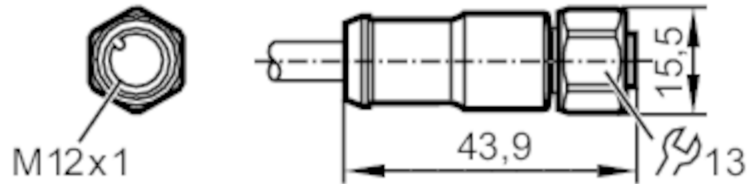

E3M131

Connecting cable with socket

POWER SUPPLY CABLE O3M ILLUMINATION 2M

Operating conditions

Ambient temperature	[°C]	-40...85
Protection		IP 68

Mechanical data

Weight	[g]	136
Dimensions	[mm]	15.5 x 15.5 x 43.9
Materials		PUR
Material nut		diecast zinc
Drag chain suitability	bending radius for fixed installation	≥ 30 mm

Remarks

Pack quantity	1 pcs.

Electrical connection

Cable: 2 m, PUR, black, Ø 6 mm; 4 x 0.75 mm²

Electrical connection - socket

Connector: 1 x M12, straight; Moulded body: PUR; Locking: diecast zinc; Contacts: gold-plated