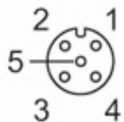

Electrical connection - socket

Connector: 1 x M12, straight; Moulded body: PUR; Locking: diecast zinc; Contacts: gold-plated