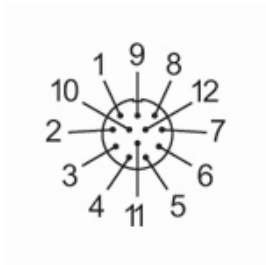

E12460

Connecting cable with socket

ADOGH080MSS00,3K05STGK120MSS

Connection