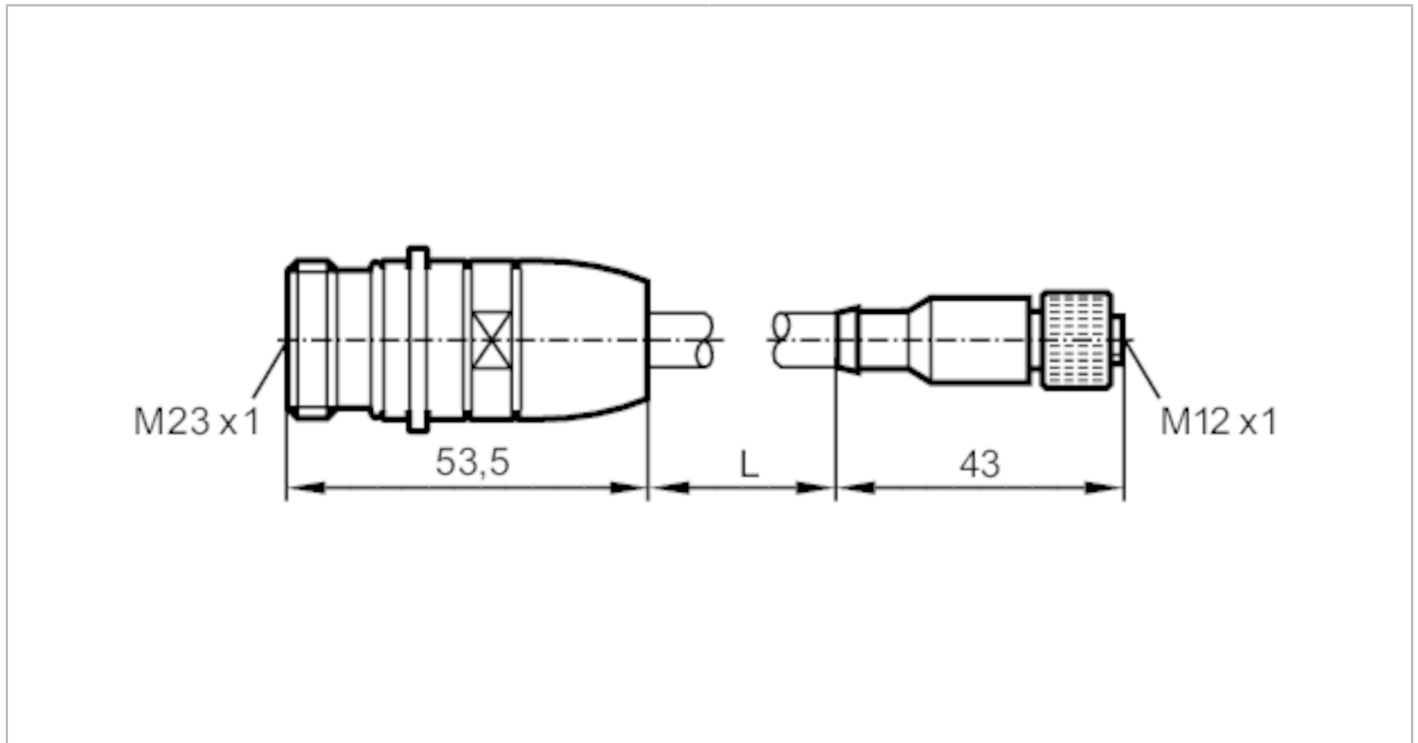

E12460

Connecting cable with socket

ADOGH080MSS00,3K05STGK120MSS

Electrical data

Operating voltage	[M]	< 30 AC / < 36 DC

Operating conditions

Ambient temperature	[°C]	-20...90
Protection		IP 67

Mechanical data

Weight	[g]	110.8
Materials		Connecting cable with plug: brass; Connecting cable with socket: TPU
Material nut		brass / brass

Remarks

Pack quantity		1 pcs.

Electrical connection

Cable: 0.3 m, PUR, black, Ø 6 mm, shielded; 8 x 0.25 mm²

Electrical connection - socket

Connector: 1 x M12, straight; Locking: brass, nickel-plated; Contacts: gold-plated; Shielded connection cable: screen connected

Electrical connection - plug

Connector: 1 x M23, straight; Locking: brass, nickel-plated; Contacts: gold-plated; Shielded connection cable: screen connected