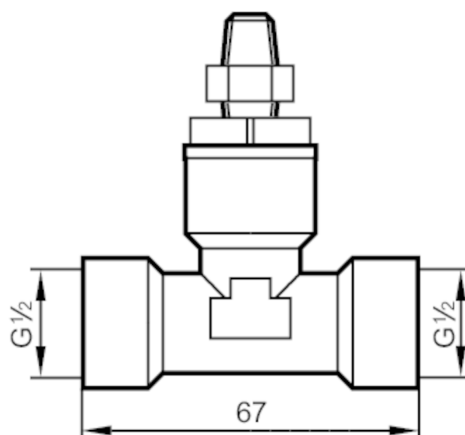

E37360

T-pipe mounting set

T-FITTING KIT

Mechanical data

Weight	[g]	205
Materials		brass nickel-plated

Remarks

Notes	Auslaufartikel_zum_31_03_2016
-------	-------------------------------