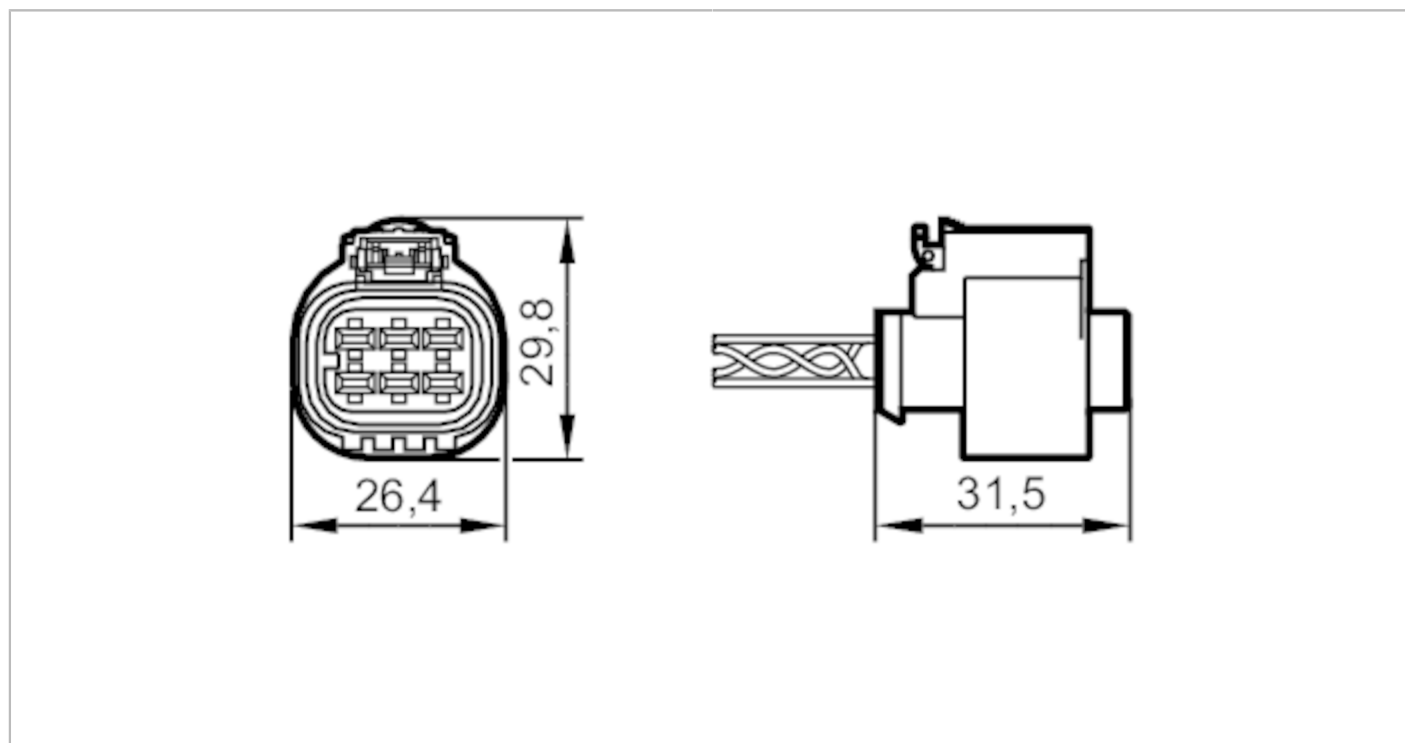

E12565

Connecting cable with socket

ADOGX060--A002E06

Electrical data		
Operating voltage	[V]	12...24 DC
Operating conditions		
Ambient temperature	[°C]	-40...100
Ambient temperature (moving)	[°C]	-40...100
Mechanical data		
Weight	[g]	252.2
Materials		PBT
Remarks		
Pack quantity		1 pcs.

E12565

Connecting cable with socket

ADOGX060--A002E06

Electrical connection

Cable: 2 m, PVC, black; 4 x 2.5 mm² / 2.8 mm + 2 x 0.5 mm² / 1.5 mm

Connection

Core colours :

BN =

brown

RD =

red

WH =

white