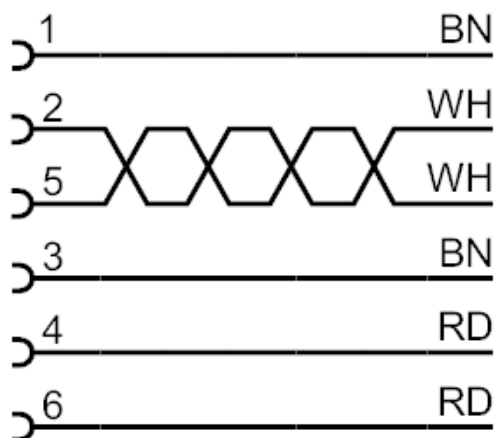

E12565

Connecting cable with socket

ADOGX060--A002E06

Electrical data		
Operating voltage	[V]	12...24 DC
Operating conditions		
Ambient temperature	[°C]	-40...100
Ambient temperature (moving)	[°C]	-40...100
Mechanical data		
Weight	[g]	252.2
Materials		PBT
Remarks		
Pack quantity		1 pcs.

E12565

Connecting cable with socket

ADOGX060--A002E06

Electrical connection

Cable: 2 m, PVC, black; 4 x 2.5 mm² / 2.8 mm + 2 x 0.5 mm² / 1.5 mm

Connection

Core colours :

BN =

brown

RD =

red

WH =

white