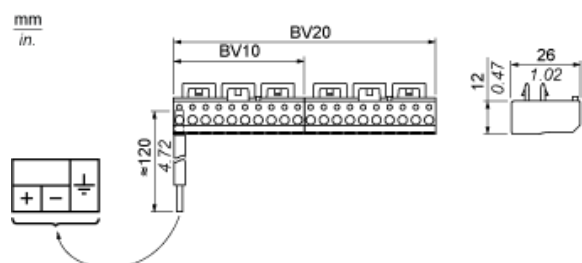

ABE7BV20

connection sub-base accessory - snap-on
terminal block - 20 screw terminals

Modicon ABE7 range

Main

Range of product	Advantys Telefast ABE7
Accessory / separate part designation	Additional snap-on terminal block
Accessory / separate part type	Terminal block
Accessory / separate part category	Connection accessories
Accessory / separate part destination	Connection sub-base
Terminal block type	20 screw terminals
Quantity per set	Set of 5

Dimensions

ABE7	mm	in.
BV20 / BV20E	102	4.02
BV10 / BV10E	51	2.01