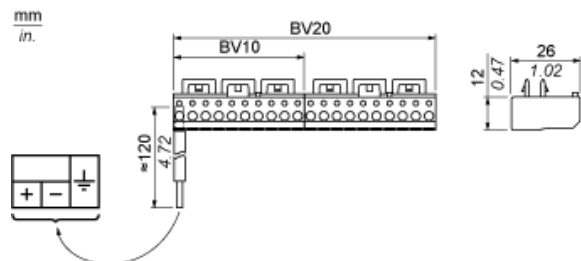

ABE7BV10

connection sub-base accessory - snap-on
terminal block - 10 screw terminals

Modicon ABE7 range

Main

Range of product	Advantys Telefast ABE7
Accessory / separate part designation	Additional snap-on terminal block
Accessory / separate part type	Terminal block
Accessory / separate part category	Connection accessories
Accessory / separate part destination	Connection sub-base
Terminal block type	10 screw terminals
Quantity per set	Set of 5

Dimensions

ABE7	mm	in.
BV20 / BV20E	102	4.02
BV10 / BV10E	51	2.01