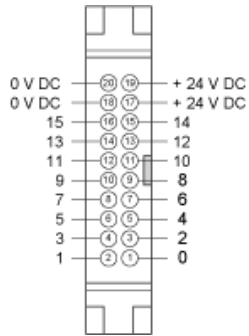

HE10 16 Channels