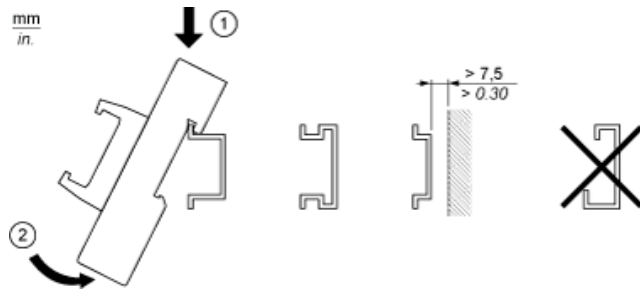

### Main

Accessory / separate part designation	Redundant input sub-base
Accessory / separate part destination	PLC
Accessory / separate part category	Connection accessories
Accessory / separate part type	Splitter sub-base
Range of product	Advantys Telefast ABE7
Sub-base type	Redundant input sub-base
Number of channels	16
Quantity per set	Set of 1

### Complementary

Channel splitting	2 x 16
Product weight	0.075 kg

Dimensions

Mounting