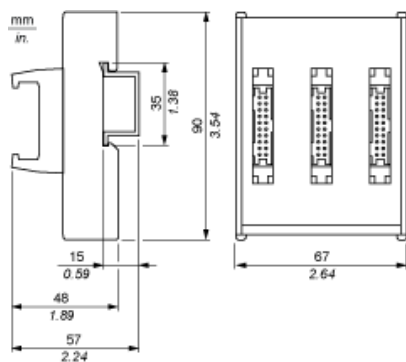

### Main

Accessory / separate part designation	Redundant input sub-base
Accessory / separate part destination	PLC
Accessory / separate part category	Connection accessories
Accessory / separate part type	Splitter sub-base
Range of product	Advantys Telefast ABE7
Sub-base type	Redundant input sub-base
Number of channels	16
Quantity per set	Set of 1

### Complementary

Channel splitting	2 x 16
Product weight	0.075 kg

Dimensions

Mounting