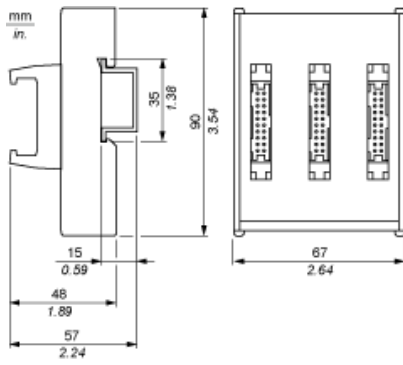

### Main

|                                       |                           |
|---------------------------------------|---------------------------|
| Accessory / separate part designation | Redundant output sub-base |
| Accessory / separate part destination | PLC                       |
| Accessory / separate part category    | Connection accessories    |
| Accessory / separate part type        | Splitter sub-base         |
| Range of product                      | Advantys Telefast ABE7    |
| Sub-base type                         | Redundant output sub-base |
| Number of channels                    | 16                        |
| Quantity per set                      | Set of 1                  |

### Complementary

|                   |          |
|-------------------|----------|
| Channel splitting | 2 x 16   |
| Product weight    | 0.075 kg |

## Dimensions

Mounting