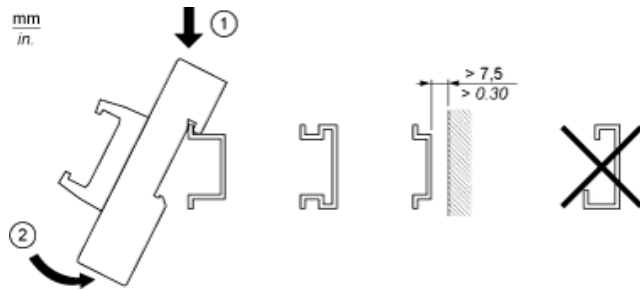

### Main

|                                       |                           |
|---------------------------------------|---------------------------|
| Accessory / separate part designation | Redundant output sub-base |
| Accessory / separate part destination | PLC                       |
| Accessory / separate part category    | Connection accessories    |
| Accessory / separate part type        | Splitter sub-base         |
| Range of product                      | Advantys Telefast ABE7    |
| Sub-base type                         | Redundant output sub-base |
| Number of channels                    | 16                        |
| Quantity per set                      | Set of 1                  |

### Complementary

|                   |          |
|-------------------|----------|
| Channel splitting | 2 x 16   |
| Product weight    | 0.075 kg |

## Dimensions

Mounting