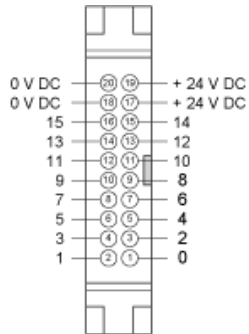

HE10 16 Channels