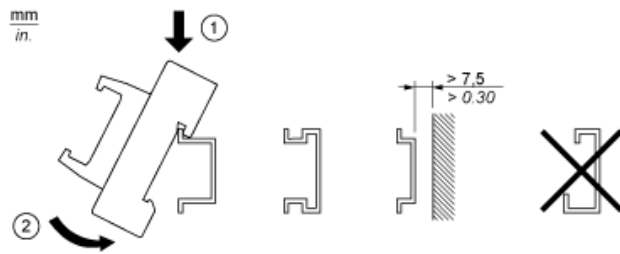

### Complementary

Channel splitting	2 x 8
Product weight	0.075 kg

Dimensions

---

Mounting

---