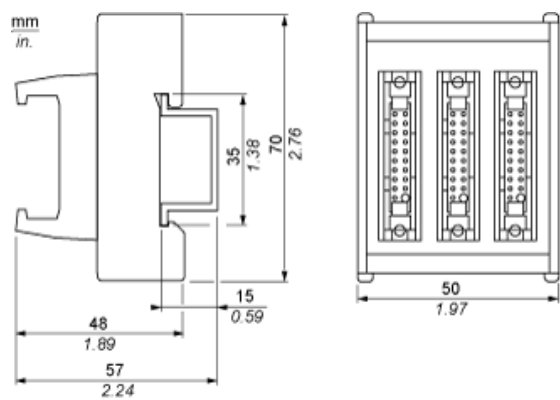

### Main

Range of product	Advantys Telefast ABE7
Accessory / separate part designation	Splitter sub-base
Accessory / separate part type	Splitter sub-base
Accessory / separate part category	Connection accessories
Accessory / separate part destination	Connection sub-base
Number of channels	16
Quantity per set	Set of 1

### Complementary

Channel splitting	2 x 8
Product weight	0.075 kg

Dimensions

---

Mounting

---