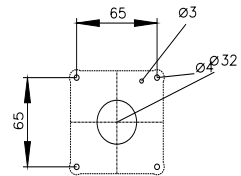

door mounted rotary operator standard IEC IP65 with door interlock 24 V DC lighting kit accessory for: 3VA20/21/22

Model		
product brand name	SENTRON	
product designation	door-coupling rotary operating mechanism	
accessories	Door-coupling rotary operating mechanisms	
General technical data		
protection class IP	IP65	
Mechanical Design		
height	82 mm	
width	105 mm	
Certificates		
General Product Approval	EMV	Test Certificates
 EG-Konf.		<a href="#">Miscellaneous</a>
		
		<a href="#">Type Test Certificates/Test Report</a>
Marine / Shipping	other	Environment
	<a href="#">Miscellaneous</a>	<a href="#">Confirmation</a>
	<a href="#">Miscellaneous</a>	<a href="#">Environmental Confirmations</a>
		<a href="#">Environmental Confirmations</a>

Further information		
Information on the packaging <a href="https://support.industry.siemens.com/cs/ww/en/view/109813875">https://support.industry.siemens.com/cs/ww/en/view/109813875</a>		
Information- and Downloadcenter (Catalogs, Brochures,...) <a href="http://www.siemens.com/lowvoltage/catalogs">http://www.siemens.com/lowvoltage/catalogs</a>		
Industry Mall (Online ordering system) <a href="https://mall.industry.siemens.com/mall/en/en/Catalog/product?mlfb=3VA9267-0FK23">https://mall.industry.siemens.com/mall/en/en/Catalog/product?mlfb=3VA9267-0FK23</a>		
Service&Support (Manuals, Certificates, Characteristics, FAQs,...) <a href="https://support.industry.siemens.com/cs/ww/en/ps/3VA9267-0FK23">https://support.industry.siemens.com/cs/ww/en/ps/3VA9267-0FK23</a>		
Image database (product images, 2D dimension drawings, 3D models, device circuit diagrams, ...) <a href="http://www.automation.siemens.com/bilddb/cax_en.aspx?mlfb=3VA9267-0FK23">http://www.automation.siemens.com/bilddb/cax_en.aspx?mlfb=3VA9267-0FK23</a>		
CAx-Online-Generator <a href="http://www.siemens.com/cax">http://www.siemens.com/cax</a>		
Tender specifications <a href="http://www.siemens.com/specifications">http://www.siemens.com/specifications</a>		