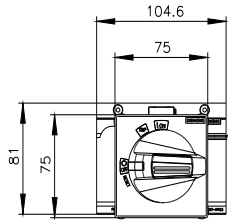

door mounted rotary operator standard IEC IP65 with door interlock 24 V DC lighting kit accessory for: 3VA20/21/22

Model		
product brand name	SENTRON	
product designation	door-coupling rotary operating mechanism	
accessories	Door-coupling rotary operating mechanisms	
General technical data		
protection class IP	IP65	
Mechanical Design		
height	82 mm	
width	105 mm	
Certificates		
General Product Approval	EMV	Test Certificates
 EG-Konf.		<a href="#">Miscellaneous</a>
		
		<a href="#">Type Test Certificates/Test Report</a>
Marine / Shipping	other	Environment
	<a href="#">Miscellaneous</a>	<a href="#">Confirmation</a>
	<a href="#">Miscellaneous</a>	<a href="#">Environmental Confirmations</a>
		<a href="#">Environmental Confirmations</a>

Further information		
Information on the packaging <a href="https://support.industry.siemens.com/cs/ww/en/view/109813875">https://support.industry.siemens.com/cs/ww/en/view/109813875</a>		
Information- and Downloadcenter (Catalogs, Brochures,...) <a href="http://www.siemens.com/lowvoltage/catalogs">http://www.siemens.com/lowvoltage/catalogs</a>		
Industry Mall (Online ordering system) <a href="https://mall.industry.siemens.com/mall/en/en/Catalog/product?mlfb=3VA9267-0FK23">https://mall.industry.siemens.com/mall/en/en/Catalog/product?mlfb=3VA9267-0FK23</a>		
Service&Support (Manuals, Certificates, Characteristics, FAQs,...) <a href="https://support.industry.siemens.com/cs/ww/en/ps/3VA9267-0FK23">https://support.industry.siemens.com/cs/ww/en/ps/3VA9267-0FK23</a>		
Image database (product images, 2D dimension drawings, 3D models, device circuit diagrams, ...) <a href="http://www.automation.siemens.com/bilddb/cax_en.aspx?mlfb=3VA9267-0FK23">http://www.automation.siemens.com/bilddb/cax_en.aspx?mlfb=3VA9267-0FK23</a>		
CAx-Online-Generator <a href="http://www.siemens.com/cax">http://www.siemens.com/cax</a>		
Tender specifications <a href="http://www.siemens.com/specifications">http://www.siemens.com/specifications</a>		