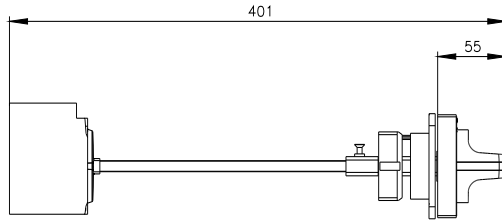

door mounted rotary operator standard IEC IP65 with door interlock 24 V DC lighting kit accessory for: 3VA20/21/22

Model		
product brand name	SENTRON	
product designation	door-coupling rotary operating mechanism	
accessories	Door-coupling rotary operating mechanisms	
General technical data		
protection class IP	IP65	
Mechanical Design		
height	82 mm	
width	105 mm	
Certificates		
General Product Approval	EMV	Test Certificates
 EG-Konf.		<a href="#">Miscellaneous</a>
		
		<a href="#">Type Test Certificates/Test Report</a>
Marine / Shipping	other	Environment
	<a href="#">Miscellaneous</a>	<a href="#">Confirmation</a>
	<a href="#">Miscellaneous</a>	<a href="#">Environmental Confirmations</a>
		<a href="#">Environmental Confirmations</a>

Further information		
Information on the packaging <a href="https://support.industry.siemens.com/cs/ww/en/view/109813875">https://support.industry.siemens.com/cs/ww/en/view/109813875</a>		
Information- and Downloadcenter (Catalogs, Brochures,...) <a href="http://www.siemens.com/lowvoltage/catalogs">http://www.siemens.com/lowvoltage/catalogs</a>		
Industry Mall (Online ordering system) <a href="https://mall.industry.siemens.com/mall/en/en/Catalog/product?mlfb=3VA9267-0FK23">https://mall.industry.siemens.com/mall/en/en/Catalog/product?mlfb=3VA9267-0FK23</a>		
Service&Support (Manuals, Certificates, Characteristics, FAQs,...) <a href="https://support.industry.siemens.com/cs/ww/en/ps/3VA9267-0FK23">https://support.industry.siemens.com/cs/ww/en/ps/3VA9267-0FK23</a>		
Image database (product images, 2D dimension drawings, 3D models, device circuit diagrams, ...) <a href="http://www.automation.siemens.com/bilddb/cax_en.aspx?mlfb=3VA9267-0FK23">http://www.automation.siemens.com/bilddb/cax_en.aspx?mlfb=3VA9267-0FK23</a>		
CAx-Online-Generator <a href="http://www.siemens.com/cax">http://www.siemens.com/cax</a>		
Tender specifications <a href="http://www.siemens.com/specifications">http://www.siemens.com/specifications</a>		