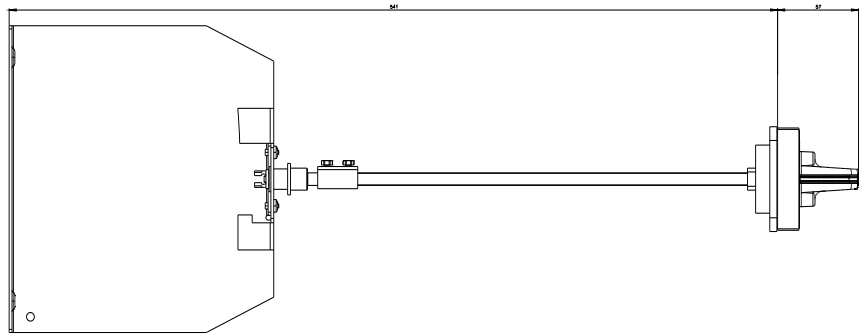

last modified:

12/1/2021