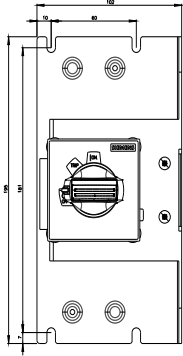

last modified:

12/1/2021