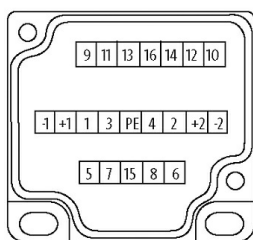

## CAP FOR D-BOX M12-WAY 5-POLE

No pot.-sep.20m PUR UL/CSA, 16x0,5+3x1,0

for 8-way distribution boxes, 5-pole

Further cable lengths on request.

Plastic housings with good resistance against chemicals and oils.

#### Illustration

M12-Females 5-pole

for 2 signals per port

Product may differ from Image

Jacket Color	gray
Material (jacket)	PUR (UL/CSA)
Outer Ø	11.5 mm ±5%
Bend radius (moving)	10× outer Ø
Temperature range (fixed)	-40...+80 °C
Temperature range (mobile)	-5...+80 °C
Cable identification	452
Approval (cable)	UL (AWM-Style 20233), CSA
Cable weight [g/m]	231,0
Material (wire)	Cu wire, bare
Resistor (core)	max. 39 Ω/km (0.5 mm <sup>2</sup> ); max. 20 Ω/km (1.0 mm <sup>2</sup> ); (20 °C)
Single wire Ø (core)	0.1 mm
Construction (core)	64× 0.1 mm (0.5 mm <sup>2</sup> ), 128× 0.1 mm (1.0 mm <sup>2</sup> ); (multi-strand wire class 6)
Diameter (core)	16× 0.5 + 3× 1.0 mm <sup>2</sup>
AWG	similar to AWG 20 (0.5 mm <sup>2</sup> ); similar to AWG 17 (1.0 mm <sup>2</sup> )
Material (wire isolation)	TPE-E
Shore hardness (wire isolation)	55 ±3 D
Wire-Ø incl. isolation	1.6 mm ±5% (0.5 mm <sup>2</sup> ); 2.1 mm ±5% (1.0 mm <sup>2</sup> )
Material (jacket)	PUR
Outer-Ø (jacket)	11.6 mm ±5%
Color (jacket)	gray
chemical resistance	good resistance to oil, gasoline and chemicals
Nominal voltage	300/300 V AC
Test voltage	2000 V AC
Bend radius (moving)	10× outer Ø
No. of bending cycles (C-track)	max. 5 Mio.
Travel speed (C-track)	max. 2 m/s
<b>Commercial data</b>	
country of origin	CZ
customs tariff number	85444290
EAN	4048879053709
eClass	27143423
Packaging unit	1