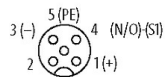

M12-Females 5-pole