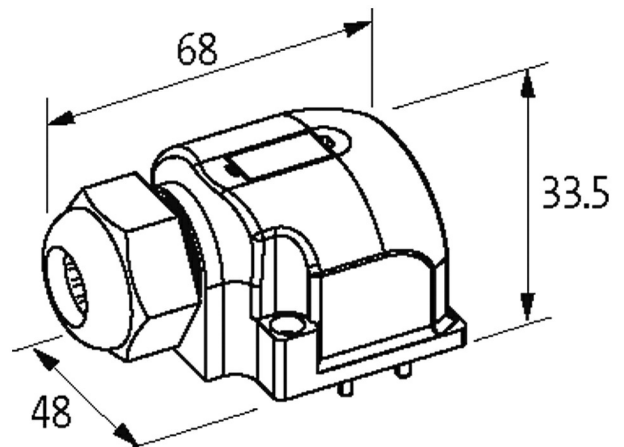

CAP FOR D-BOX M12-WAY 5-POLE

No pot.-sep.20m PUR UL/CSA, 16x0,5+3x1,0

for 8-way distribution boxes, 5-pole

Further cable lengths on request.

Plastic housings with good resistance against chemicals and oils.

The resistance to aggressive media should be individually tested for your application. Further details on request.
20.0 m

[Link to Product](#)

Illustration