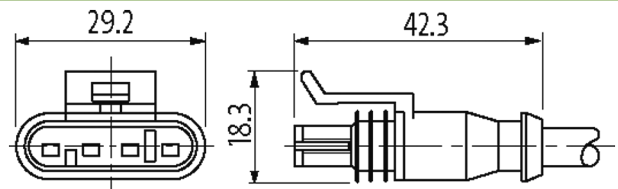

Valve plug SuperSeal female 4-pol. with cable

PUR 4x0.75 bk 3m

Xtreme - Outdoor

Male straight

max. 24 V DC

4-pole

without components

without cable sleeves

Plastic housings with good resistance against chemicals and oils.

The resistance to aggressive media should be individually tested for your application. Further details on request.

Further cable lengths on request.

Link to Product

Illustration