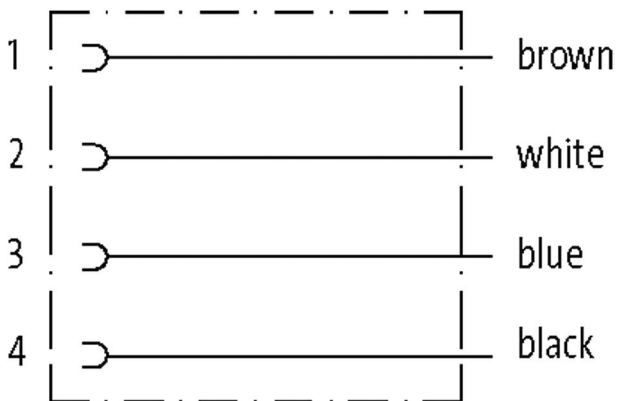

Valve plug SuperSeal female 4-pol. with cable

PUR 4x0.75 bk 3m

Xtreme - Outdoor

Male straight

max. 24 V DC

4-pole

without components

without cable sleeves

Plastic housings with good resistance against chemicals and oils.

The resistance to aggressive media should be individually tested for your application. Further details on request.

Further cable lengths on request.

Link to Product

Illustration