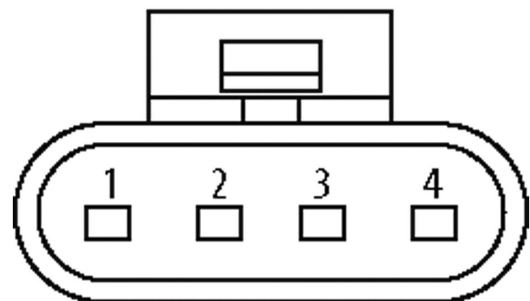

Male
female contacts