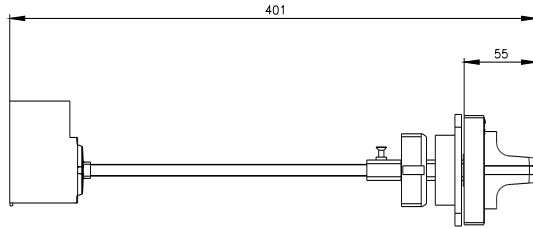

door mounted rotary operator standard NEMA type 1, 3R, 12, 4/4X with door interlock and door open position accessory for: 3VA4/5 125

Model	
product brand name	SETRON
product designation	Accessories
Product version	Door-coupling rotary operating mechanism
Accessories	Door-coupling rotary operating mechanisms
General technical data	
degree of protection NEMA rating	NEMA 1, 3R, 12, 4, 4X
protection class IP	IP65
Mechanical Design	
Height	70 mm
Width	77 mm
net weight	553 g
Further information	
<b>Information- and Downloadcenter (Catalogs, Brochures,...)</b> <a href="http://www.siemens.com/lowvoltage/catalogs">http://www.siemens.com/lowvoltage/catalogs</a>	
<b>Industry Mall (Online ordering system)</b> <a href="https://mall.industry.siemens.com/mall/en/en/Catalog/product?mlfb=3VA9137-0FK31">https://mall.industry.siemens.com/mall/en/en/Catalog/product?mlfb=3VA9137-0FK31</a>	
<b>Service&amp;Support (Manuals, Certificates, Characteristics, FAQs,...)</b> <a href="https://support.industry.siemens.com/cs/ww/en/ps/3VA9137-0FK31">https://support.industry.siemens.com/cs/ww/en/ps/3VA9137-0FK31</a>	
<b>Image database (product images, 2D dimension drawings, 3D models, device circuit diagrams, ...)</b> <a href="http://www.automation.siemens.com/bilddb/cax_en.aspx?mlfb=3VA9137-0FK31">http://www.automation.siemens.com/bilddb/cax_en.aspx?mlfb=3VA9137-0FK31</a>	
<b>CAX-Online-Generator</b> <a href="http://www.siemens.com/cax">http://www.siemens.com/cax</a>	
<b>Tender specifications</b> <a href="http://www.siemens.com/specifications">http://www.siemens.com/specifications</a>	