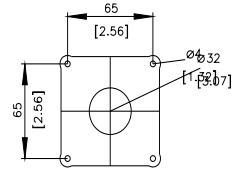

door mounted rotary operator standard NEMA type 1, 3R, 12, 4/4X with door interlock and door open position accessory for: 3VA4/5 125

Model	
product brand name	SETRON
product designation	Accessories
Product version	Door-coupling rotary operating mechanism
Accessories	Door-coupling rotary operating mechanisms
General technical data	
degree of protection NEMA rating	NEMA 1, 3R, 12, 4, 4X
protection class IP	IP65
Mechanical Design	
Height	70 mm
Width	77 mm
net weight	553 g
Further information	
<b>Information- and Downloadcenter (Catalogs, Brochures,...)</b> <a href="http://www.siemens.com/lowvoltage/catalogs">http://www.siemens.com/lowvoltage/catalogs</a>	
<b>Industry Mall (Online ordering system)</b> <a href="https://mall.industry.siemens.com/mall/en/en/Catalog/product?mlfb=3VA9137-0FK31">https://mall.industry.siemens.com/mall/en/en/Catalog/product?mlfb=3VA9137-0FK31</a>	
<b>Service&amp;Support (Manuals, Certificates, Characteristics, FAQs,...)</b> <a href="https://support.industry.siemens.com/cs/ww/en/ps/3VA9137-0FK31">https://support.industry.siemens.com/cs/ww/en/ps/3VA9137-0FK31</a>	
<b>Image database (product images, 2D dimension drawings, 3D models, device circuit diagrams, ...)</b> <a href="http://www.automation.siemens.com/bilddb/cax_en.aspx?mlfb=3VA9137-0FK31">http://www.automation.siemens.com/bilddb/cax_en.aspx?mlfb=3VA9137-0FK31</a>	
<b>CAX-Online-Generator</b> <a href="http://www.siemens.com/cax">http://www.siemens.com/cax</a>	
<b>Tender specifications</b> <a href="http://www.siemens.com/specifications">http://www.siemens.com/specifications</a>	