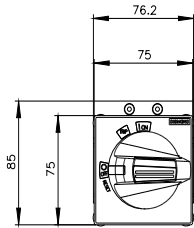

door mounted rotary operator standard NEMA type 1, 3R, 12, 4/4X with door interlock and door open position accessory for: 3VA4/5 125

Model	
product brand name	SETRON
product designation	Accessories
Product version	Door-coupling rotary operating mechanism
Accessories	Door-coupling rotary operating mechanisms
General technical data	
degree of protection NEMA rating	NEMA 1, 3R, 12, 4, 4X
protection class IP	IP65
Mechanical Design	
Height	70 mm
Width	77 mm
net weight	553 g
Further information	
<b>Information- and Downloadcenter (Catalogs, Brochures,...)</b> <a href="http://www.siemens.com/lowvoltage/catalogs">http://www.siemens.com/lowvoltage/catalogs</a>	
<b>Industry Mall (Online ordering system)</b> <a href="https://mall.industry.siemens.com/mall/en/en/Catalog/product?mlfb=3VA9137-0FK31">https://mall.industry.siemens.com/mall/en/en/Catalog/product?mlfb=3VA9137-0FK31</a>	
<b>Service&amp;Support (Manuals, Certificates, Characteristics, FAQs,...)</b> <a href="https://support.industry.siemens.com/cs/ww/en/ps/3VA9137-0FK31">https://support.industry.siemens.com/cs/ww/en/ps/3VA9137-0FK31</a>	
<b>Image database (product images, 2D dimension drawings, 3D models, device circuit diagrams, ...)</b> <a href="http://www.automation.siemens.com/bilddb/cax_en.aspx?mlfb=3VA9137-0FK31">http://www.automation.siemens.com/bilddb/cax_en.aspx?mlfb=3VA9137-0FK31</a>	
<b>CAX-Online-Generator</b> <a href="http://www.siemens.com/cax">http://www.siemens.com/cax</a>	
<b>Tender specifications</b> <a href="http://www.siemens.com/specifications">http://www.siemens.com/specifications</a>	