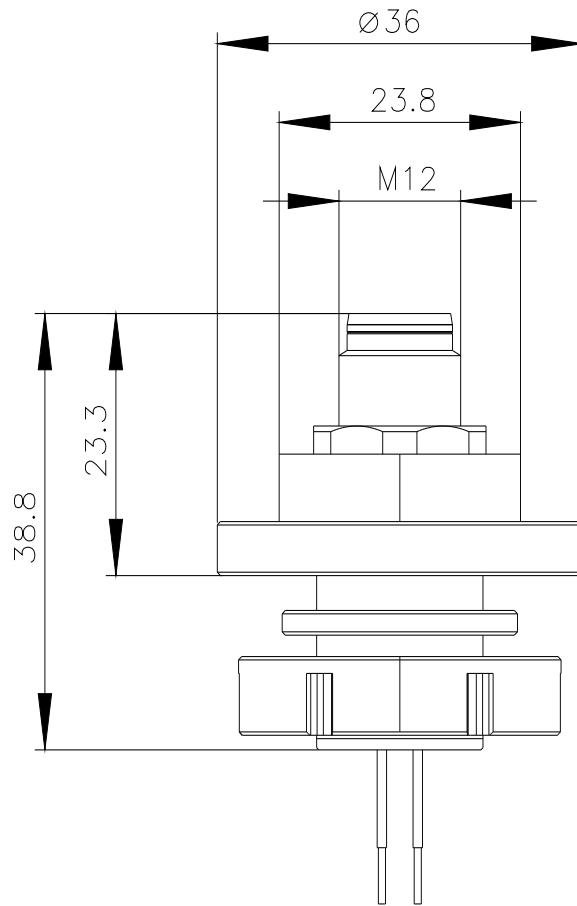

adapter M12 plug, 4-pole, for M20/M25 cable entry, for plastic/metal enclosure

product brand name	SIRIUS ACT		
product designation	Adapter		
design of the product	M12 plug, 4-pole, for M20/M25 cable entry		
product type designation	3SU1		
<b>General technical data</b>			
protection class IP	IP66, IP67, IP69(IP69K)		
Substance Prohibitance (Date)	01.10.2014		
<b>Installation/ mounting/ dimensions</b>			
height	38.8 mm		
width	36 mm		
mounting height	23.3 mm		
installation depth	15.5 mm		
<b>Accessories</b>			
material of accessory	Plastic		
color of accessory	black		
<b>Certificates/ approvals</b>			
General Product Approval	Declaration of Conformity	Marine / Shipping	other

Image database (product images, 2D dimension drawings, 3D models, device circuit diagrams, EPLAN macros, ...)

[http://www.automation.siemens.com/bilddb/cax\\_de.aspx?mlfb=3SU1900-0JJ10-0AA0&lang=en](http://www.automation.siemens.com/bilddb/cax_de.aspx?mlfb=3SU1900-0JJ10-0AA0&lang=en)