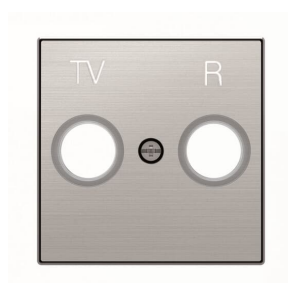

PRODUCT-DETAILS

8550 AI

8550 AI - Cover plate for TV/R outlet - Stainless Steel

General Information

Extended Product Type	8550 AI
Product ID	2CLA855000A1401
EAN	8427238136080
Catalog Description	8550 AI - Cover plate for TV/R outlet - Stainless Steel
Long Description	Color: Stainless Steel Cover plate for TV outlet code: 8150, 8150.3 & 8150.7

Environmental

Ambient Air Temperature	Operation -5 ... +35 °C Storage -5 ... +50 °C
-------------------------	--

Additional Information

Color	Stainless steel
Degree of Protection	IP20
Material	Material quality: Stainless steel Material: Metal
Mounting Type	Flush mounted (plaster)
Product Main Type	Sky Niessen
Product Name	Cover plate for TV/R outlet - Stainless Steel
Surface Finishing	Glossy